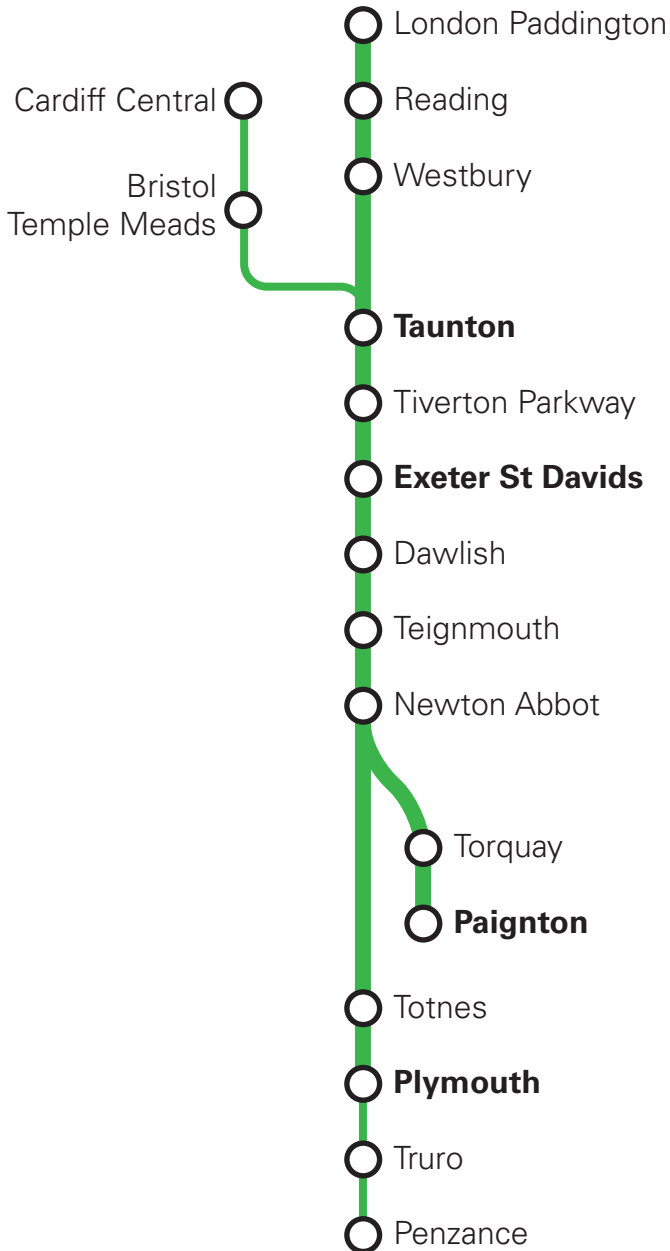

Great
Western
Railway

D

Train Times

2 June to
14 December 2024

Check before you travel.

[GWR.com/check](https://www.gwr.com/check)

Search for **GWR** in your app store

This timetable shows trains from Taunton and Exeter to Plymouth and Paignton.