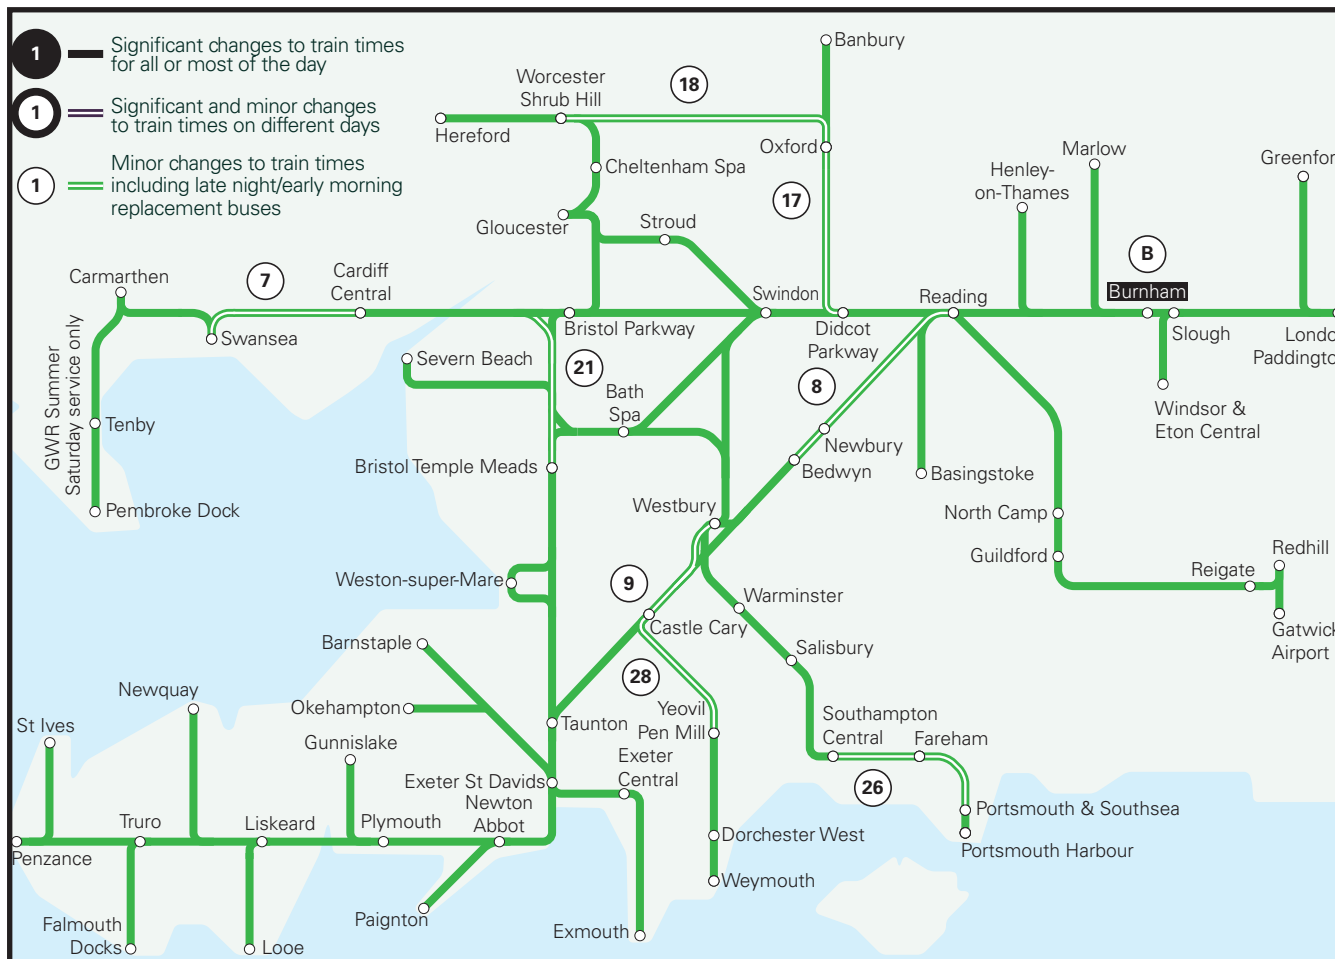

Summary of timetable changes

Saturday 25 to Friday 31 May 2024

Please check your journey on the day you travel. Additional, late timetable changes may apply. Visit [GWR.com/Check](https://www.gwr.com/Check)

This map shows a summary of planned improvement work taking place across our network.

Full details of this work can be found on the next page.

You can check your journey details by:

- Using the train times and ticket section on our website [GWR.com](https://www.gwr.com)
- By calling National Rail Enquiries on **03457 48 49 50**. (Calls may be recorded)

Please check your journey on the day of travel in case there are any late timetable changes. Visit [GWR.com/check](https://www.gwr.com/check)

Cycles, prams and items of bulky luggage cannot be carried on replacement buses during improvement works.

All information correct at time of publication. Errors and omissions excepted.