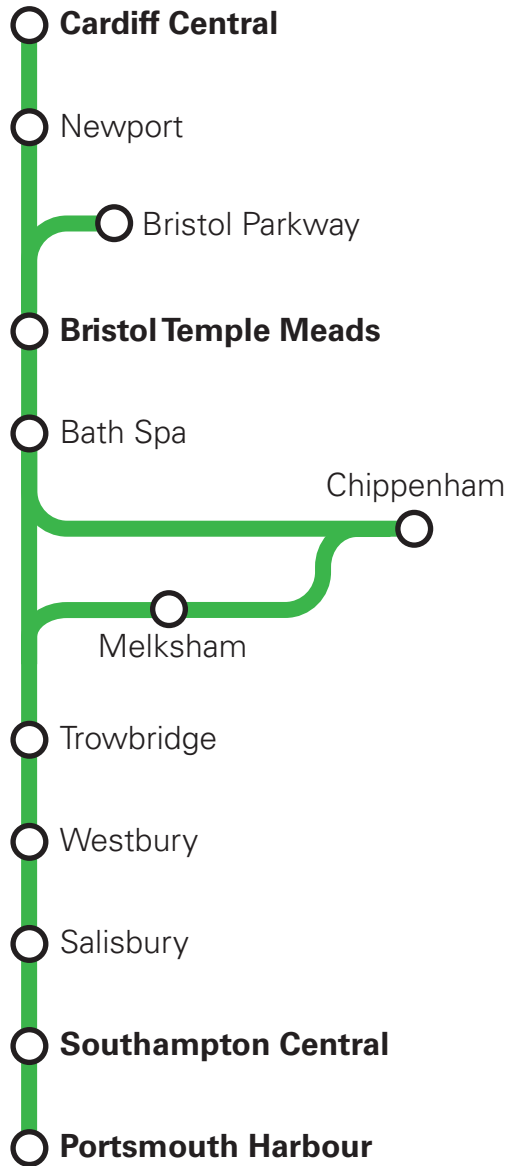

Great
Western
Railway

Not all stations are shown

B1

Train Times

10 December 2023
to 1 June 2024

Check before you travel.

[GWR.com/check](https://www.gwr.com/check)

Search for **GWR** in your app store