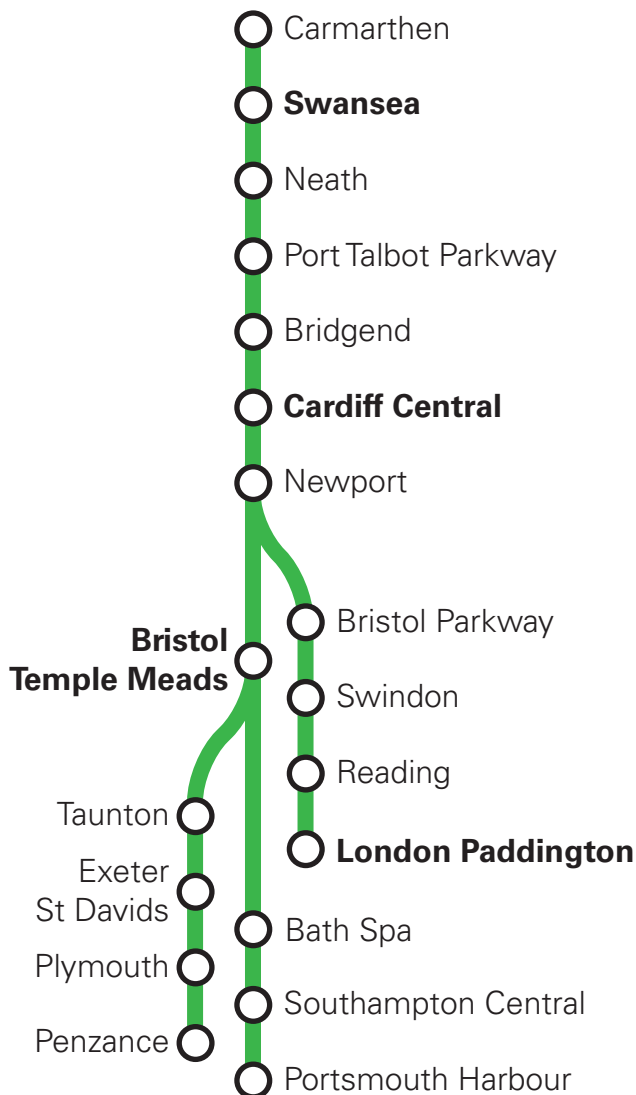

Great
Western
Railway

CL

Train Times

10 December 2023
to 1 June 2024

All GWR trains in Wales

Not all stations are shown

Check before you travel.

[GWR.com/check](https://www.gwr.com/check)

Search for **GWR** in your app store

**This timetable shows all GWR services running to and from South Wales.
All services in this timetable are operated by Great Western Railway, except where shown.**