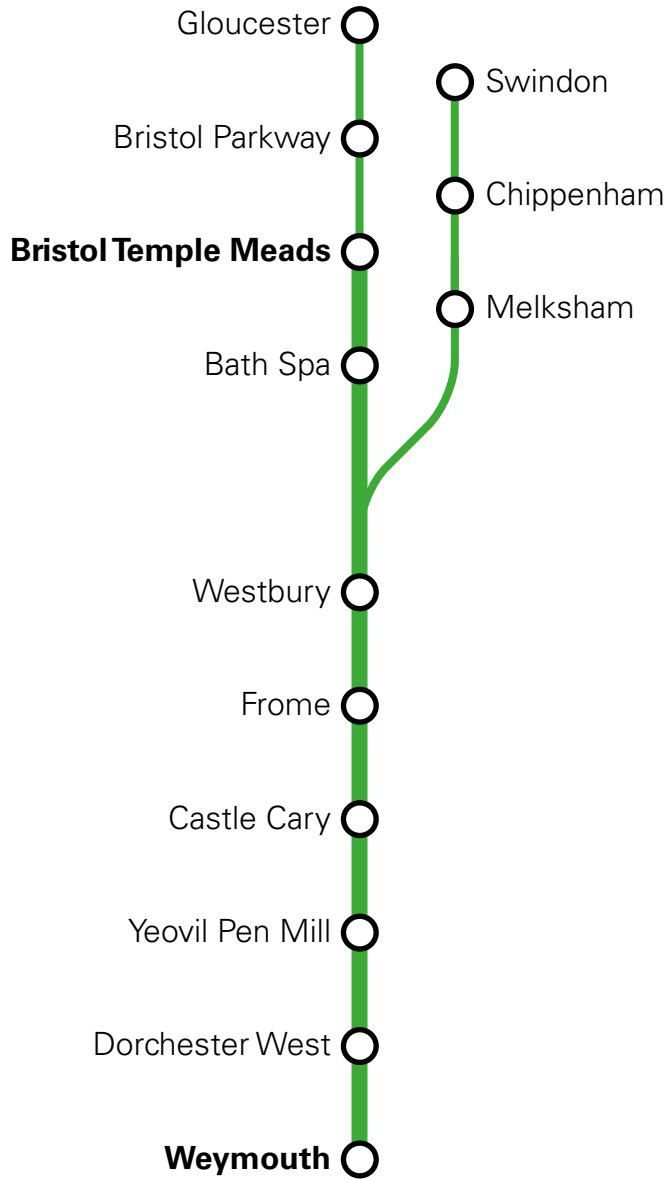

Great
Western
Railway

B10

Train Times

21 May to
9 December 2023

Not all stations are shown

Check before you travel.

[GWR.com/check](https://www.gwr.com/check)

Search for **GWR** in your app store

This timetable shows trains from Bristol, Bath Spa and Westbury to Yeovil, Dorchester and Weymouth.

Changes to published times

Improvement works may affect services, especially at weekends. Services may also be different on public holidays. Always check your journey before you leave at [GWR.com/check](https://www.gwr.com/check)