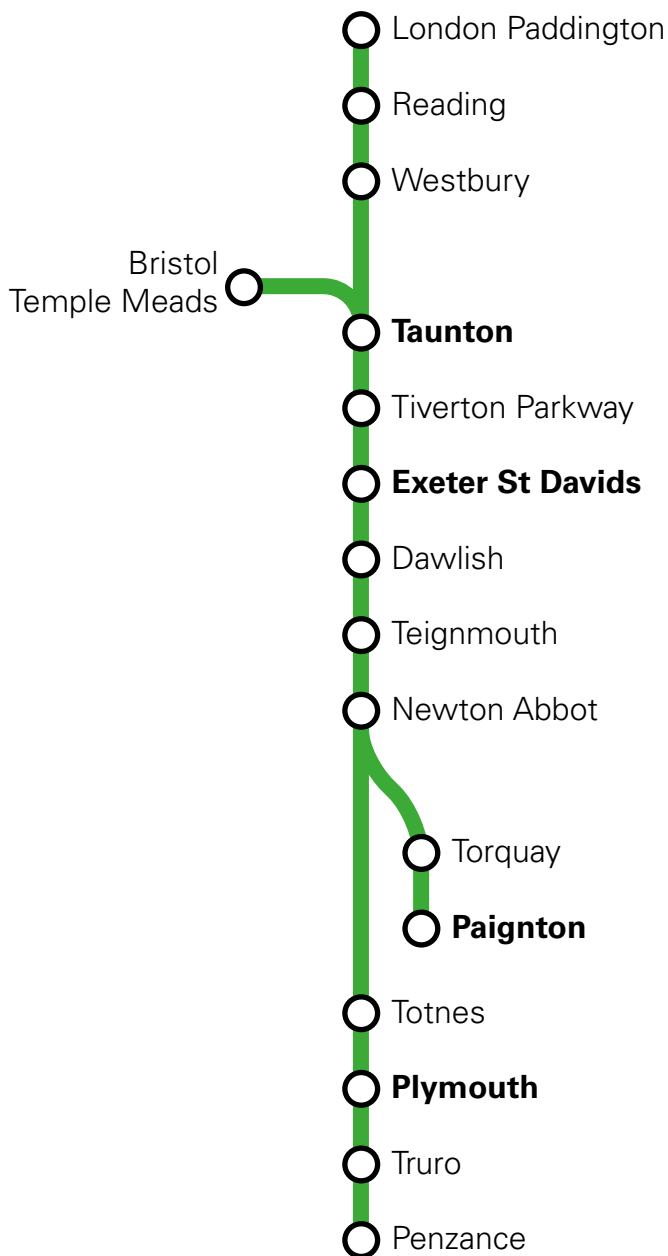

Great
Western
Railway

D

Train Times

21 May to
9 December 2023

Check before you travel.

[GWR.com/check](https://www.gwr.com/check)

Search for **GWR** in your app store

This timetable shows trains from Taunton and Exeter to Plymouth and Paignton.