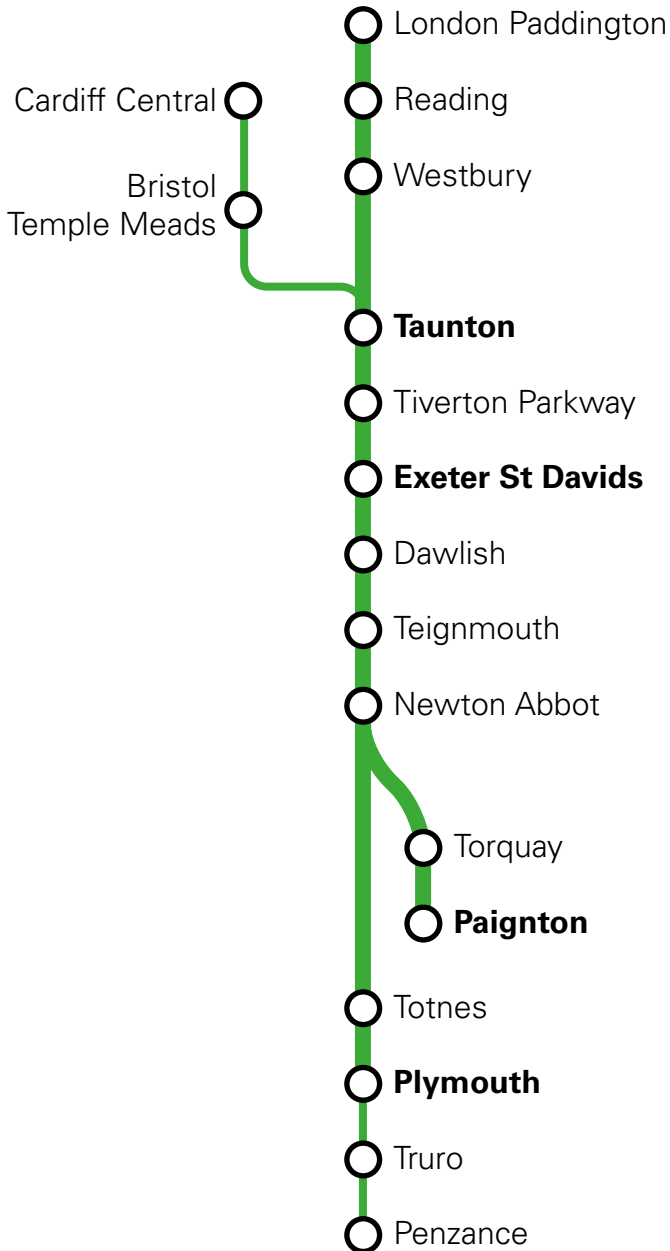

Great
Western
Railway

D

Train Times

18 May to
13 December 2025

Check before you travel.

[GWR.com/check](https://www.gwr.com/check)

Search for **GWR** in your app store

This timetable shows trains from Taunton and Exeter to Plymouth and Paignton.