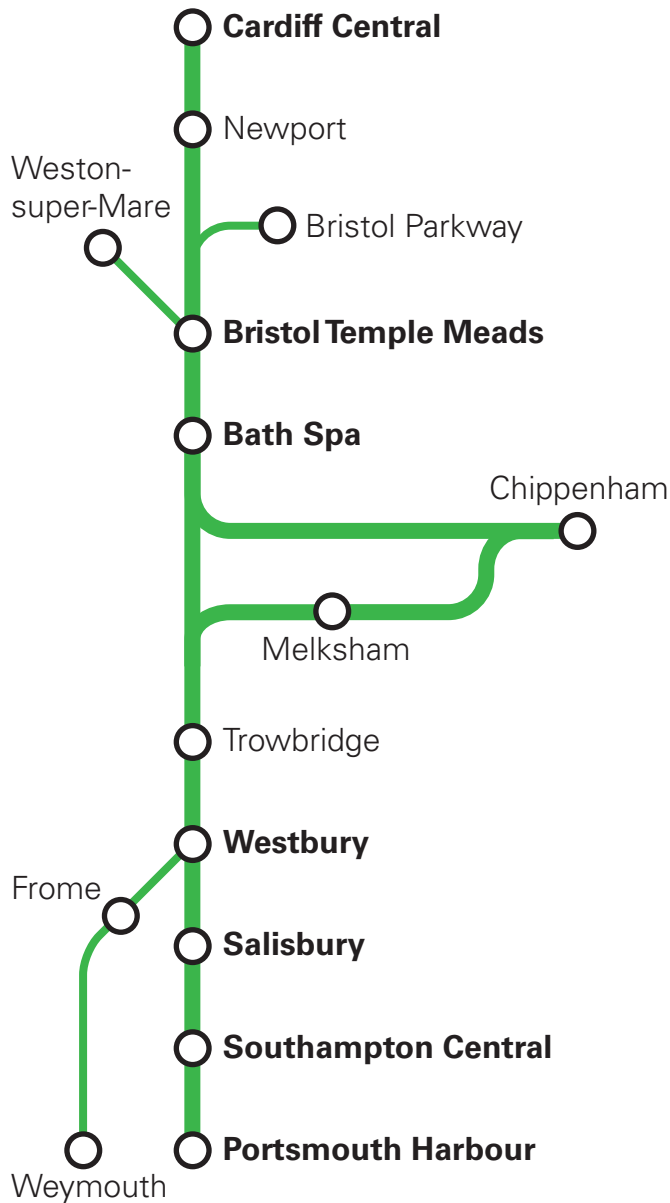

Great
Western
Railway

B1

Train Times

17 May to
12 December 2026

Not all stations are shown

Check before you travel.

[GWR.com/check](https://www.gwr.com/check)

Search for **GWR** in your app store