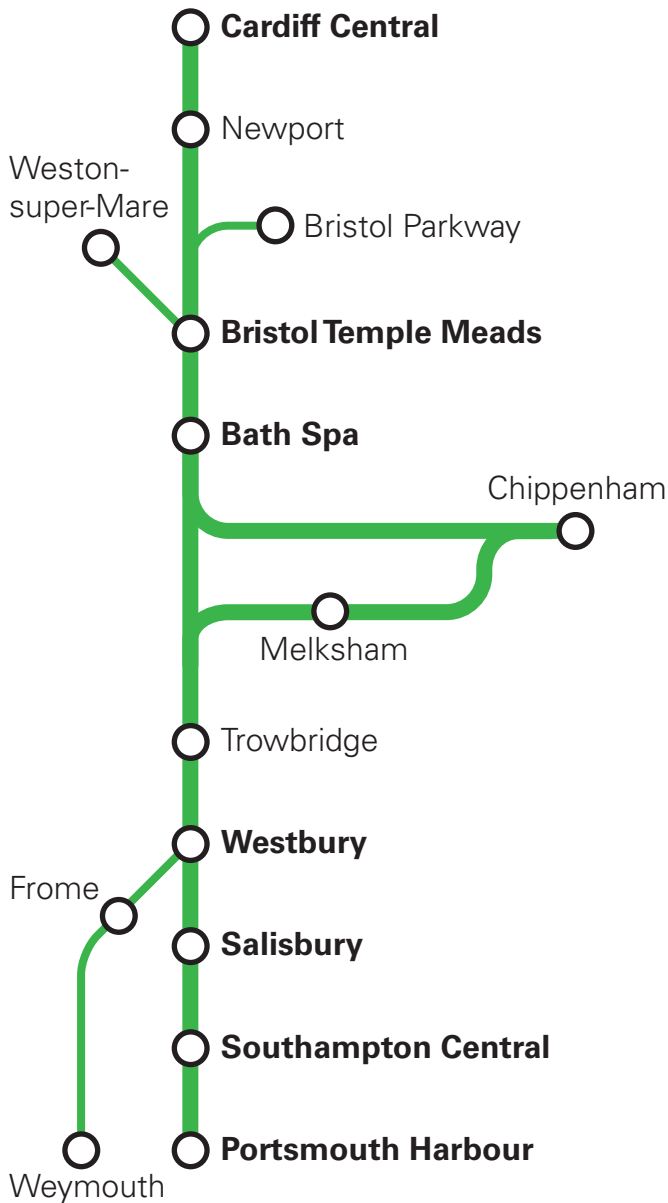

B1

Train Times

17 May to
12 December 2026

Not all stations are shown

Check before you travel.

[GWR.com/check](https://www.gwr.com/check)

Search for **GWR** in your app store