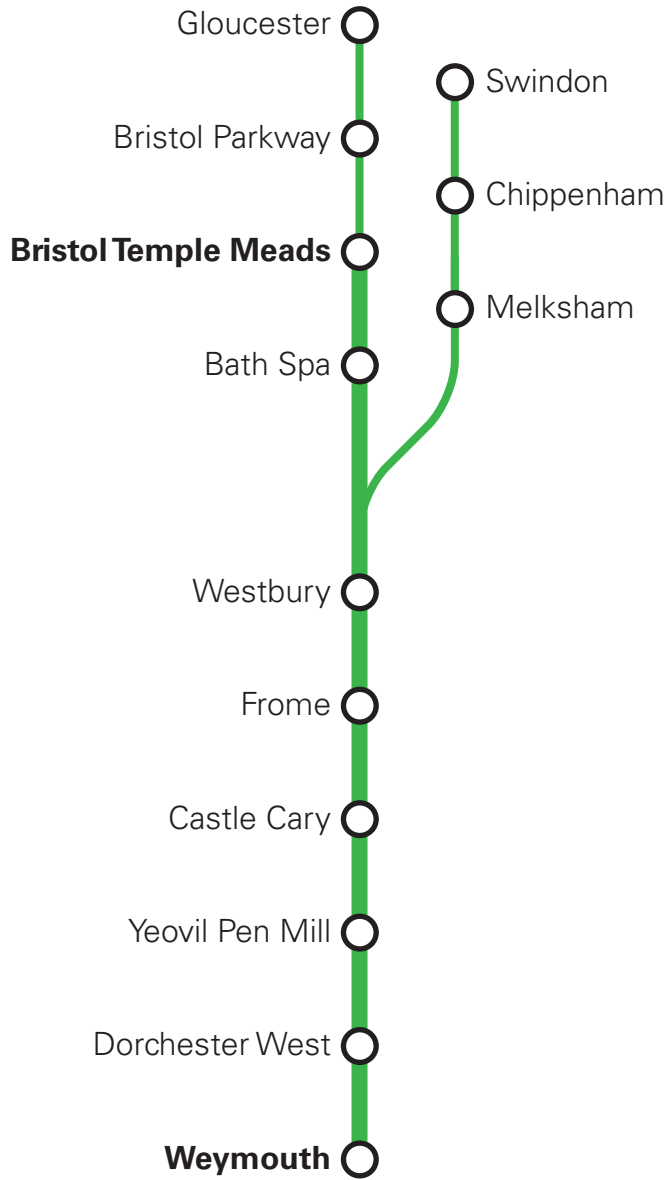

Great  
Western  
Railway

# This timetable shows trains from Bristol, Bath Spa and Westbury to Yeovil, Dorchester and Weymouth.