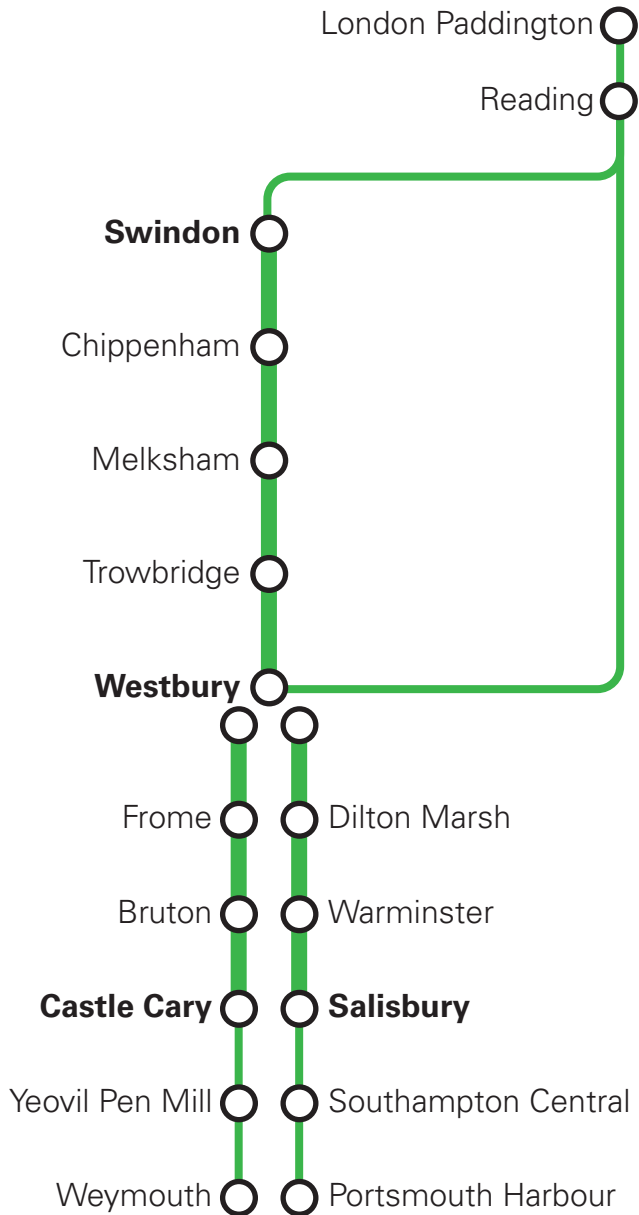

Great
Western
Railway

B5

Train Times

17 May to
12 December 2026

Check before you travel.

[GWR.com/check](https://www.gwr.com/check)

Search for **GWR** in your app store

This timetable shows trains from Westbury to Melksham, Swindon, Frome, Castle Cary, Warminster and Salisbury, including TransWilts trains.