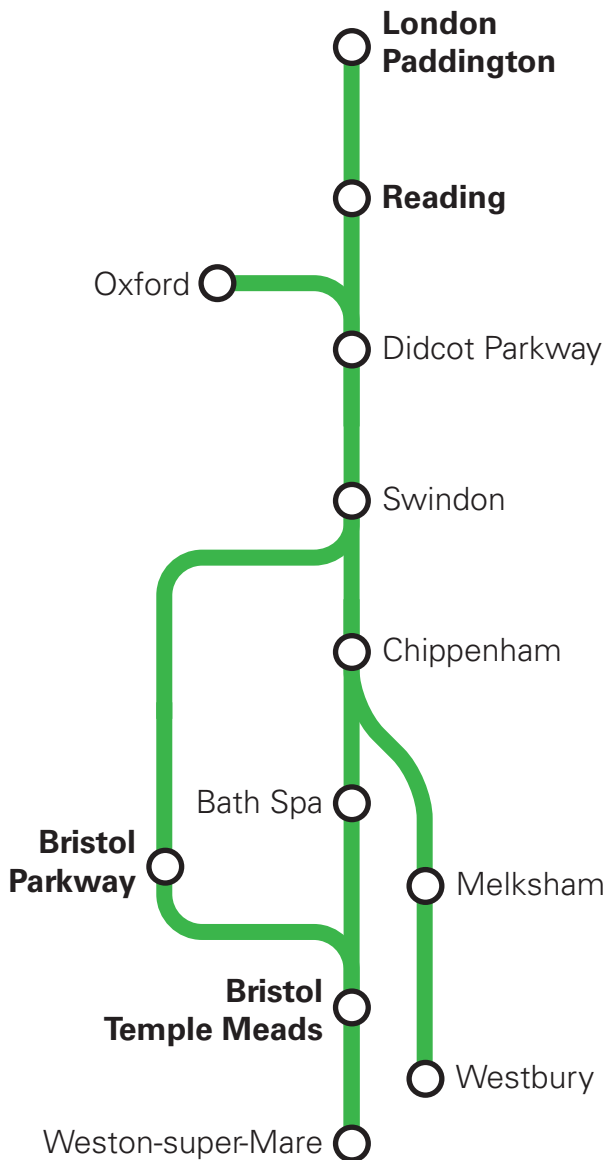

Great
Western
Railway

BL

Train Times

17 May to
12 December 2026

Not all stations are shown

Check before you travel.

[GWR.com/check](https://www.gwr.com/check)

Search for **GWR** in your app store

This timetable shows trains from London Paddington to Bath Spa, Bristol and Weston-super-Mare. All services in this timetable are operated by Great Western Railway.

Changes to published times

Improvement works may affect services, especially at weekends. Services may also be different on public holidays. Always check your journey before you leave at [GWR.com/check](https://www.gwr.com/check)