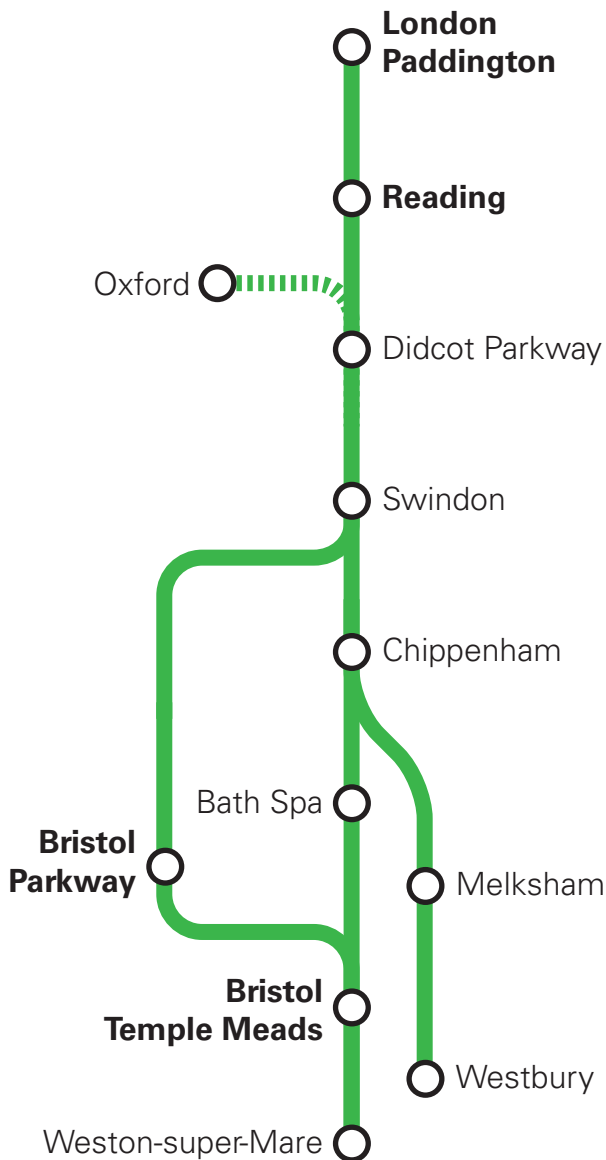

Great
Western
Railway

BL

Train Times

17 May to
12 December 2026

Not all stations are shown

Check before you travel.

[GWR.com/check](https://www.gwr.com/check)

Search for **GWR** in your app store

This timetable shows trains from London Paddington to Bath Spa, Bristol and Weston-super-Mare. All services in this timetable are operated by Great Western Railway.

Changes to published times

Improvement works may affect services, especially at weekends. Services may also be different on public holidays. Always check your journey before you leave at [GWR.com/check](https://www.gwr.com/check)