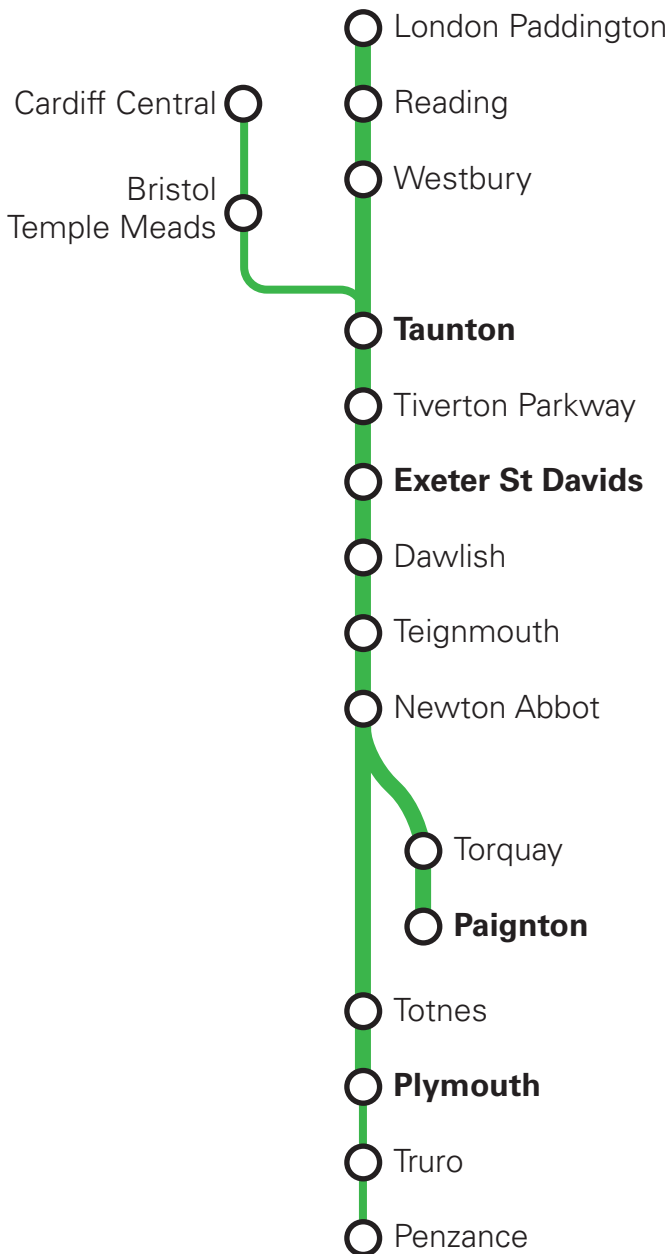

Great
Western
Railway

D

Train Times

17 May to
12 December 2026

Check before you travel.

[GWR.com/check](https://www.gwr.com/check)

Search for **GWR** in your app store

This timetable shows trains from London Paddington and Reading to Taunton, Exeter, Paignton and Plymouth.