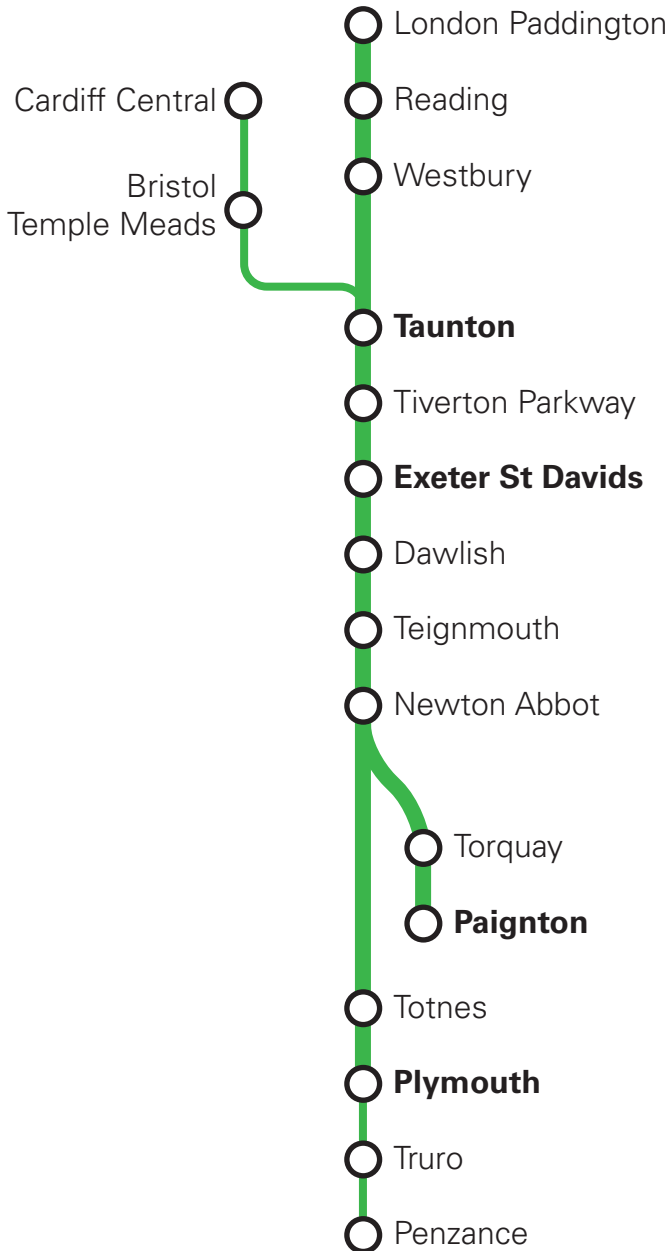

Great
Western
Railway

D

Train Times

17 May to
12 December 2026

Check before you travel.

[GWR.com/check](https://www.gwr.com/check)

Search for **GWR** in your app store

This timetable shows trains from Taunton and Exeter to Plymouth and Paignton.