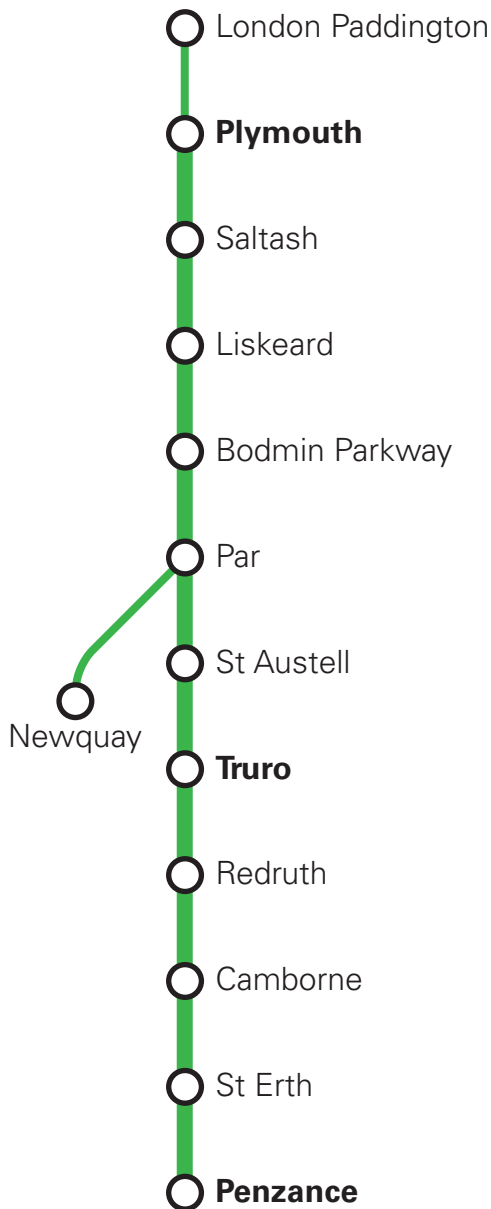

Great
Western
Railway

K1

Train Times

17 May to
12 December 2026

Not all stations are shown

Check before you travel.

[GWR.com/check](https://www.gwr.com/check)

Search for **GWR** in your app store

This timetable shows trains between Plymouth and Penzance (Cornish Main Line). All trains in this timetable are operated by Great Western Railway unless otherwise shown.

Changes to published times

Improvement works may affect services, especially at weekends. Services may also be different on public holidays. Always check your journey before you leave at [GWR.com/check](https://www.gwr.com/check)