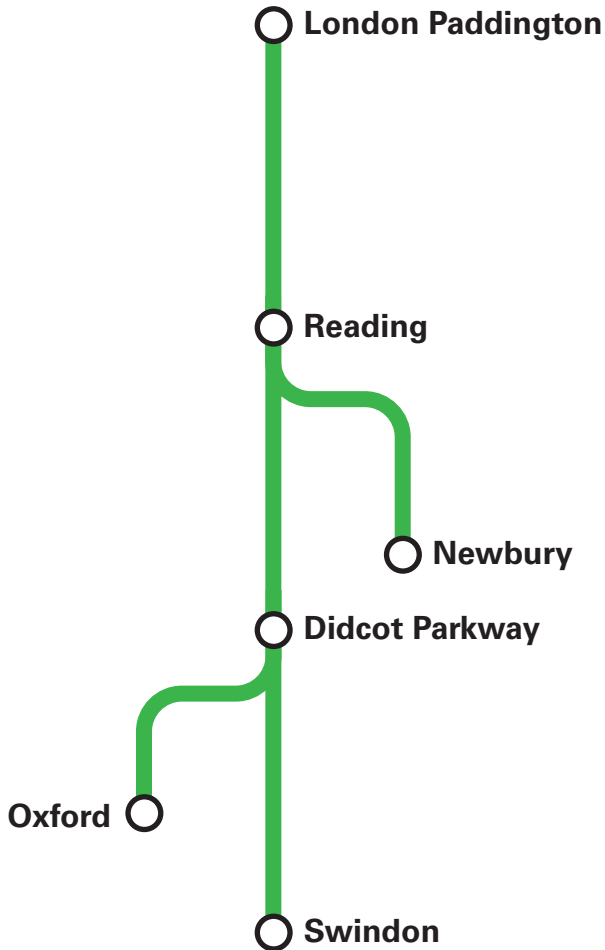

Great
Western
Railway

TS

Train Times

17 May to
12 December 2026

Check before you travel.

[GWR.com/check](https://www.gwr.com/check)

Search for **GWR** in your app store

This timetable shows the fastest trains from London Paddington to Reading, Newbury, Didcot Parkway, Swindon and Oxford.