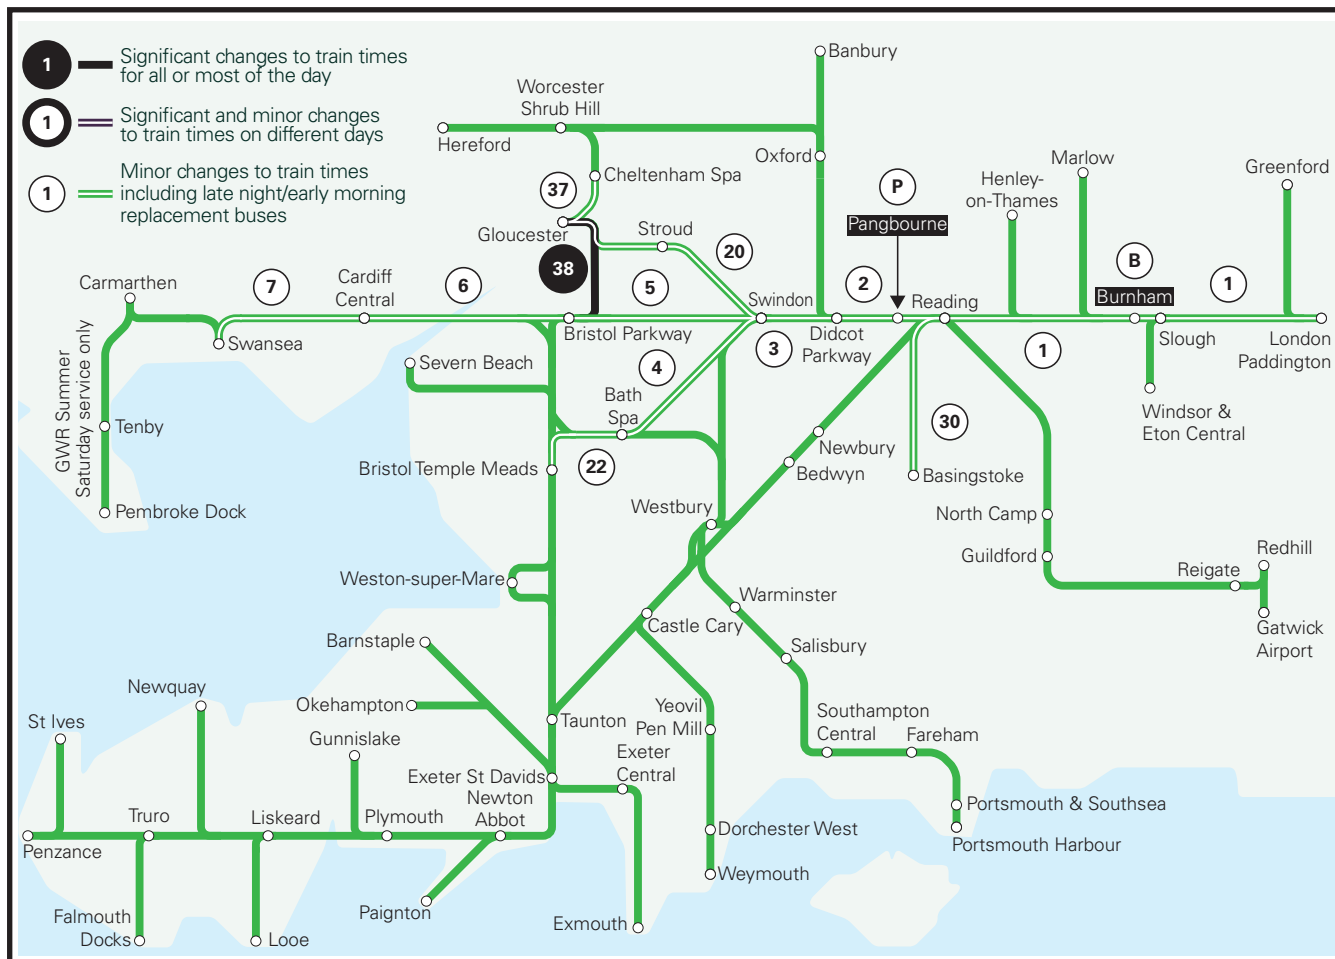

# Summary of timetable changes

Saturday 8 to Friday 14 July 2023

Please check your journey on the day you travel. Additional, late timetable changes may apply. Visit [GWR.com/Check](https://www.gwr.com/Check)

**This map shows a summary of planned improvement work taking place across our network.**

**Full details of this work can be found on the next page.**

**You can check your journey details by:**

- Using the train times and ticket section on our website [GWR.com](https://www.gwr.com)
- By calling National Rail Enquiries on **03457 48 49 50**. (Calls may be recorded)