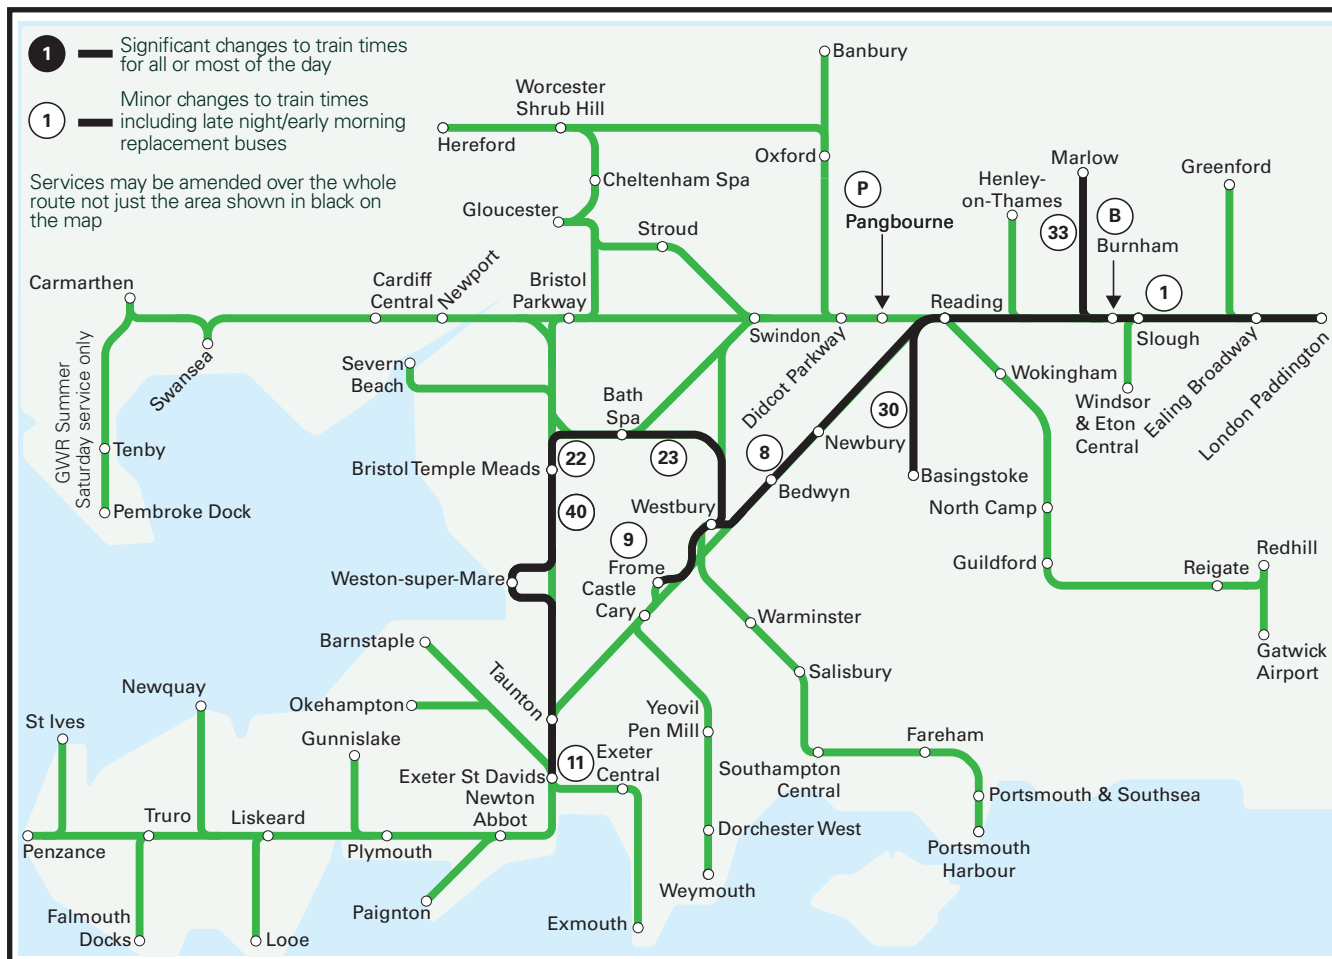

Summary of timetable changes

Saturday 20 to Friday 26 June 2026

Please check your journey on the day you travel. Additional, late timetable changes may apply. Visit [GWR.com/Check](https://www.gwr.com/Check)

This map shows a summary of planned improvement work taking place across our network.

Full details of this work can be found on the next page.

You can check your journey details by:

- Using the train times and ticket section on our website [www.GWR.com](https://www.gwr.com)
- By calling National Rail Enquiries on **03457 48 49 50**. (Calls may be recorded)

⑨ **Tuesday to Friday** - The 0612 Frome to London Paddington will start from Westbury. An EARLIER connecting rail service will run from Frome to Westbury.

②② ②③ **Monday to Thursday** - The 2306 Bristol Temple Meads to Westbury will depart at 2310 and run slightly later throughout.

⑪ ④① **Monday to Thursday from approximately 2200 until end of service** - Trains between Bristol Temple Meads, Weston-super-Mare and Taunton will either be diverted to run non-stop between Bristol Temple Meads and Taunton, or will either only run for part of their journey, or will not run at all. Buses will run between Bristol Temple Meads, Weston-super-Mare and Taunton / Exeter St Davids, in place of diverted or cancelled trains.