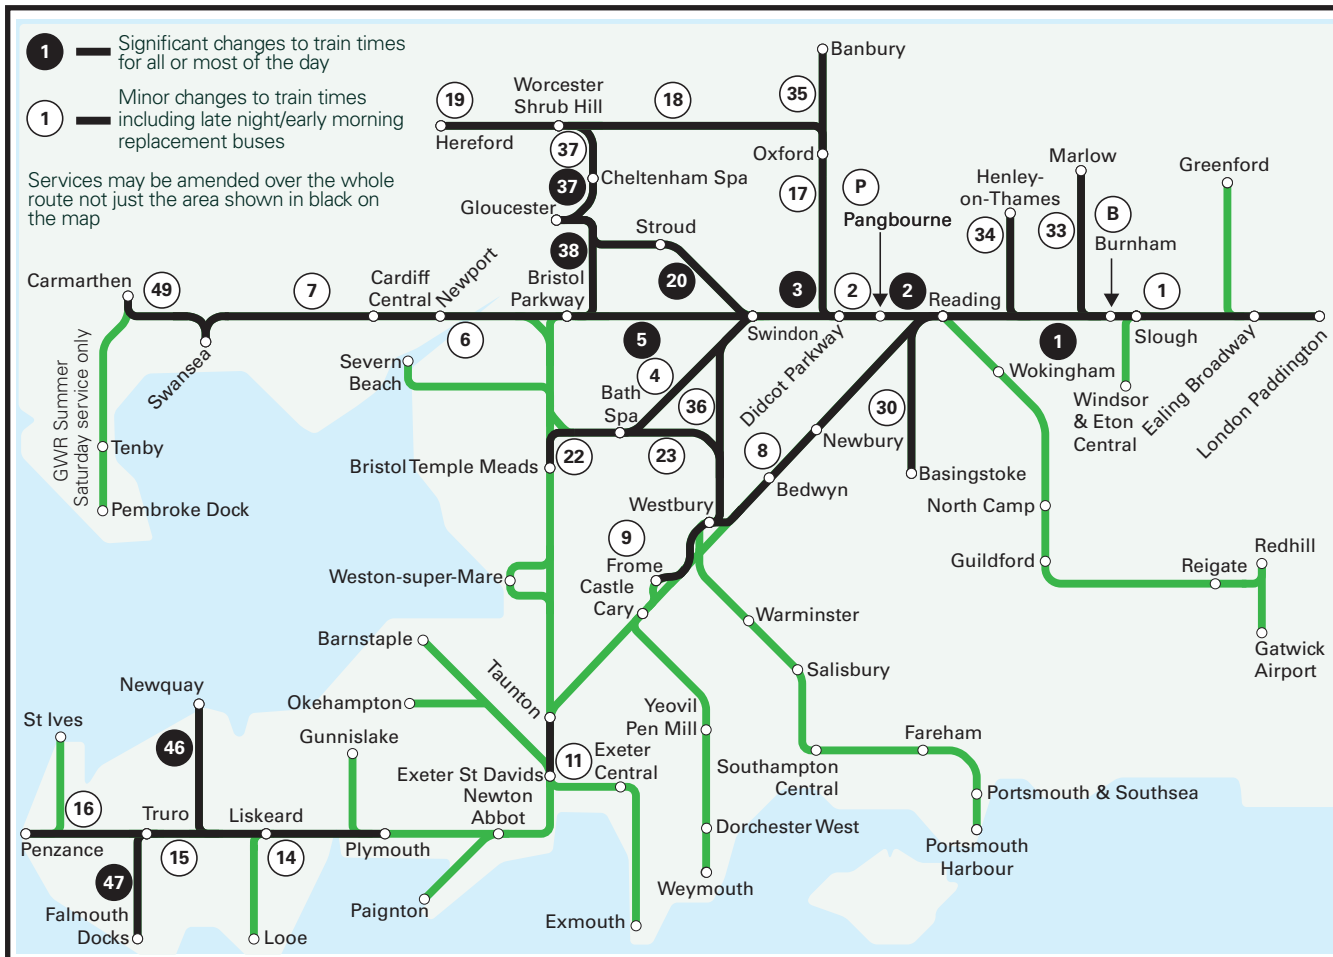

Summary of timetable changes

Saturday 8 to Friday 14 August 2026

Please check your journey on the day you travel. Additional, late timetable changes may apply. Visit [GWR.com/Check](https://www.gwr.com/Check)

This map shows a summary of planned improvement work taking place across our network.

Full details of this work can be found on the next pages.

You can check your journey details by:

- Using the train times and ticket section on our website [www.GWR.com](https://www.gwr.com)
- By calling National Rail Enquiries on **03457 48 49 50**. (Calls may be recorded)

Saturday 8 to Friday 14 August 2026

③⑤ **Monday to Thursday** - The 2231 (departing 2241) Didcot Parkway to Banbury will finish its journey at Oxford. The 2334 Banbury to Oxford will not run. Replacement buses will run between Oxford and Banbury.

Friday - 2337 London Paddington to Didcot Parkway;

In all cases, replacement buses will run between Pangbourne and Tilehurst.
