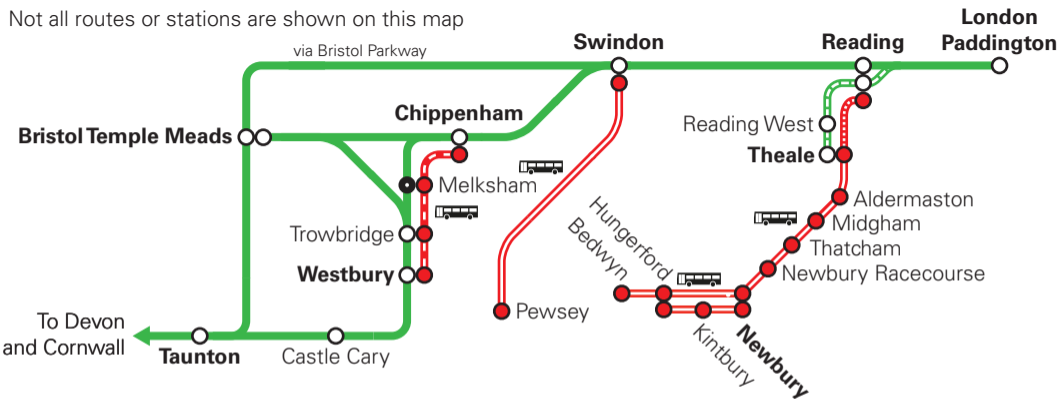

Not all routes or stations are shown on this map

Key

Train services

Train services (Mondays to Fridays until 20:00 and all day Saturdays)

Trains only stop at peak-times on weekdays and all day on weekends

Replacement bus services

Replacement bus services (all day Sundays and from 20:00 Mondays to Fridays)

Replacement bus services - weekday off-peak times only.