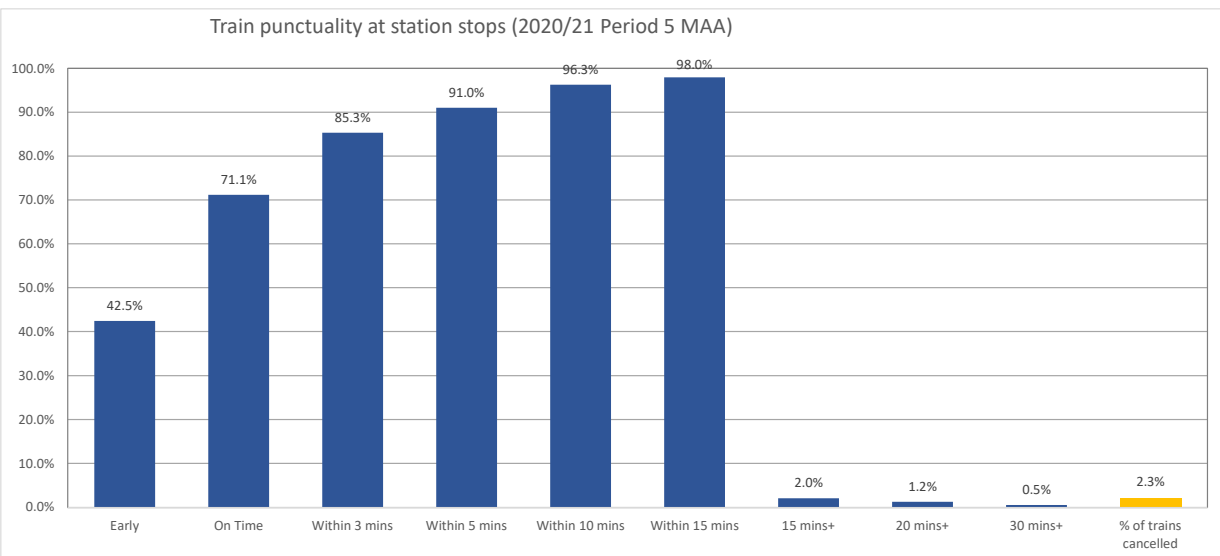

## Overview of On Time Performance

TOC

GWR

Reporting Period

2020/21\_P05

Period date range

Sunday 26 July to Saturday 22 August 2020

\*punctuality at all completed station stops

\*\* cancellations include trains missing stations, not reaching destination or not starting from planned origin

\*punctuality at all completed station stops

\*\* cancellations include trains missing stations, not reaching destination or not starting from planned origin