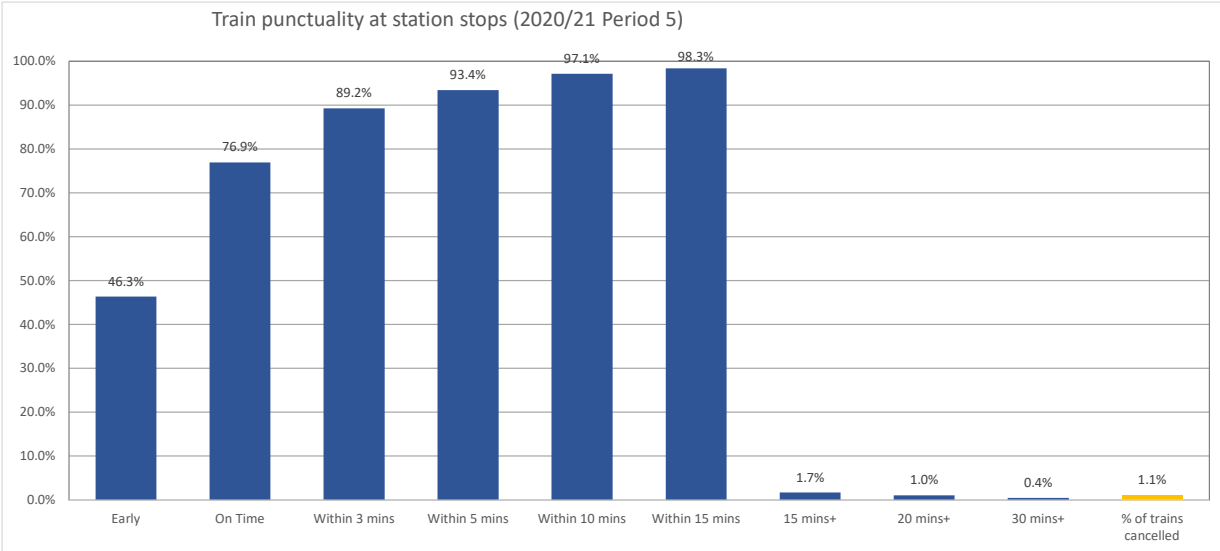

## Overview of On Time Performance

TOC

GWR

Reporting Period

2020/21\_P05

Period date range

Sunday 26 July to Saturday 22 August 2020

\*punctuality at all completed station stops

\*\* cancellations include trains missing stations, not reaching destination or not starting from planned origin

\*punctuality at all completed station stops

\*\* cancellations include trains missing stations, not reaching destination or not starting from planned origin