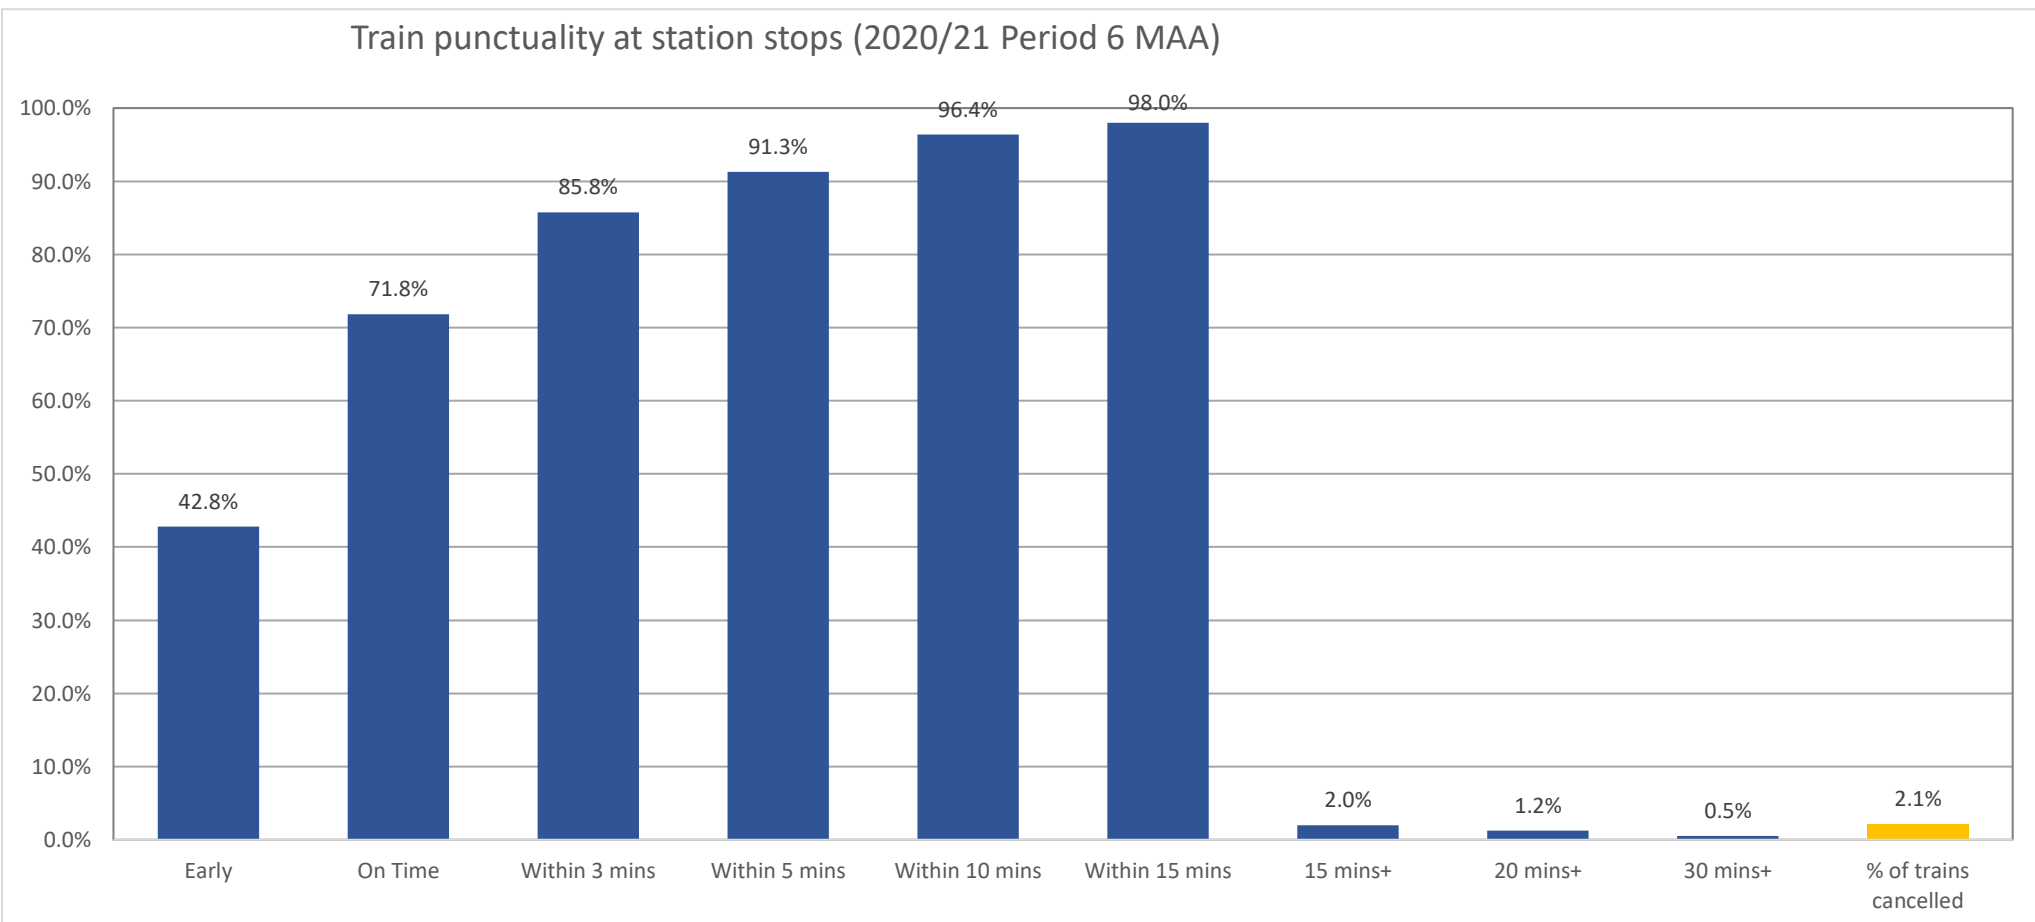

Overview of On Time Performance

TOC

GWR

Reporting Period

2020/21_P06

Period date range

Sunday 23 August to Saturday 19 September 2020

*punctuality at all completed station stops

** cancellations include trains missing stations, not reaching destination or not starting from planned origin

*punctuality at all completed station stops

** cancellations include trains missing stations, not reaching destination or not starting from planned origin