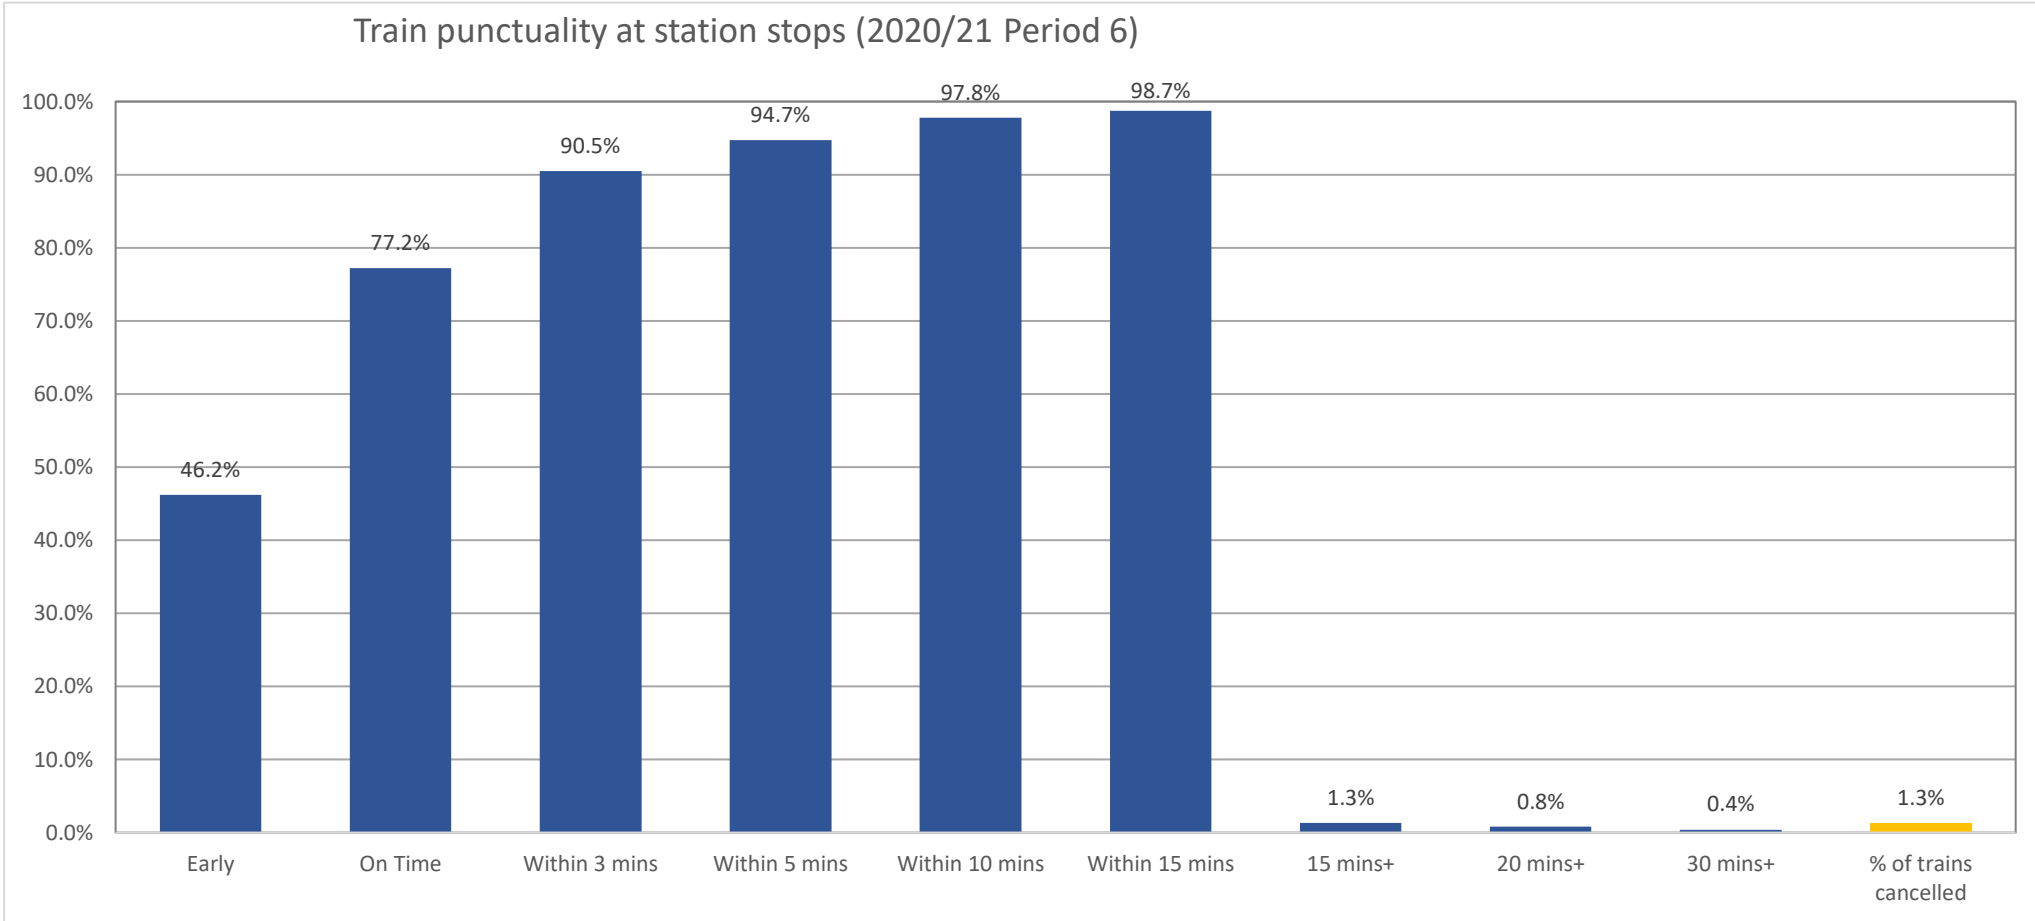

Overview of On Time Performance

TOC

GWR

Reporting Period

2020/21_P06

Period date range

Sunday 23 August to Saturday 19 September 2020

*punctuality at all completed station stops

** cancellations include trains missing stations, not reaching destination or not starting from planned origin

*punctuality at all completed station stops

** cancellations include trains missing stations, not reaching destination or not starting from planned origin