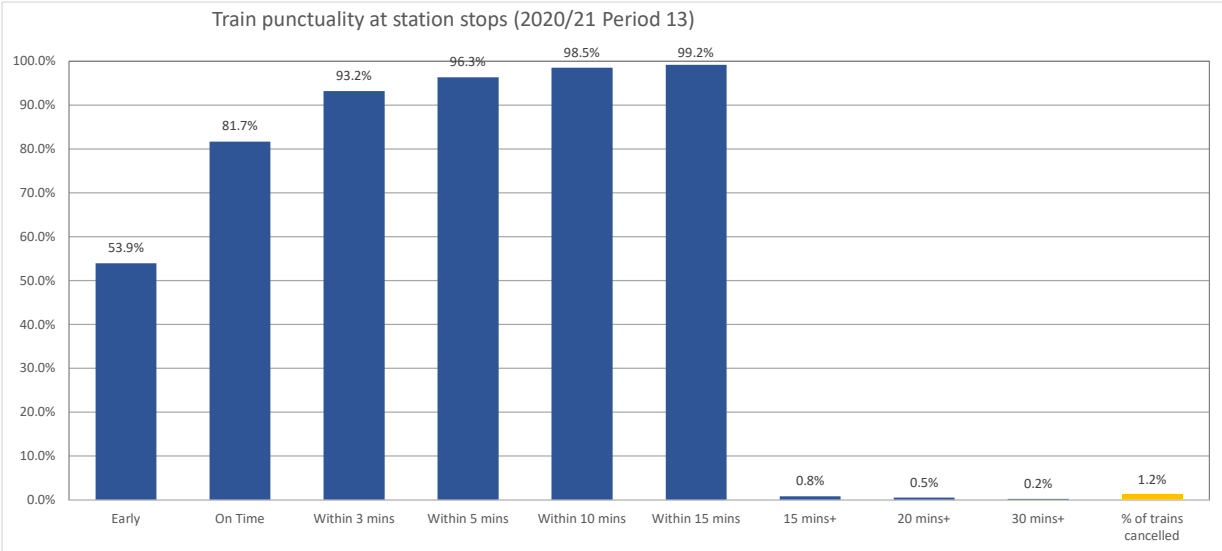

## Overview of On Time Performance

TOC

GWR

Reporting Period

2020/21\_P13

Period date range

Sunday 07 March to Wednesday 31 March 2021

\*punctuality at all completed station stops

\*\* cancellations include trains missing stations, not reaching destination or not starting from planned origin

\*punctuality at all completed station stops

\*\* cancellations include trains missing stations, not reaching destination or not starting from planned origin