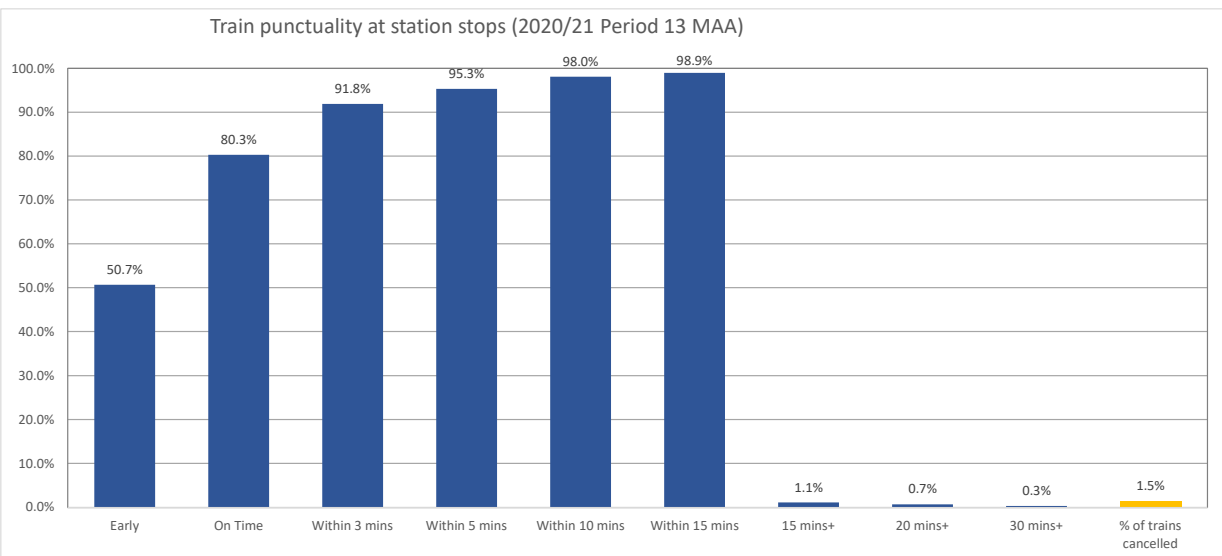

## Overview of On Time Performance

TOC

GWR

Reporting Period

2020/21\_P13

Period date range

Sunday 07 March to Wednesday 31 March 2021

\*punctuality at all completed station stops

\*\* cancellations include trains missing stations, not reaching destination or not starting from planned origin

\*punctuality at all completed station stops

\*\* cancellations include trains missing stations, not reaching destination or not starting from planned origin