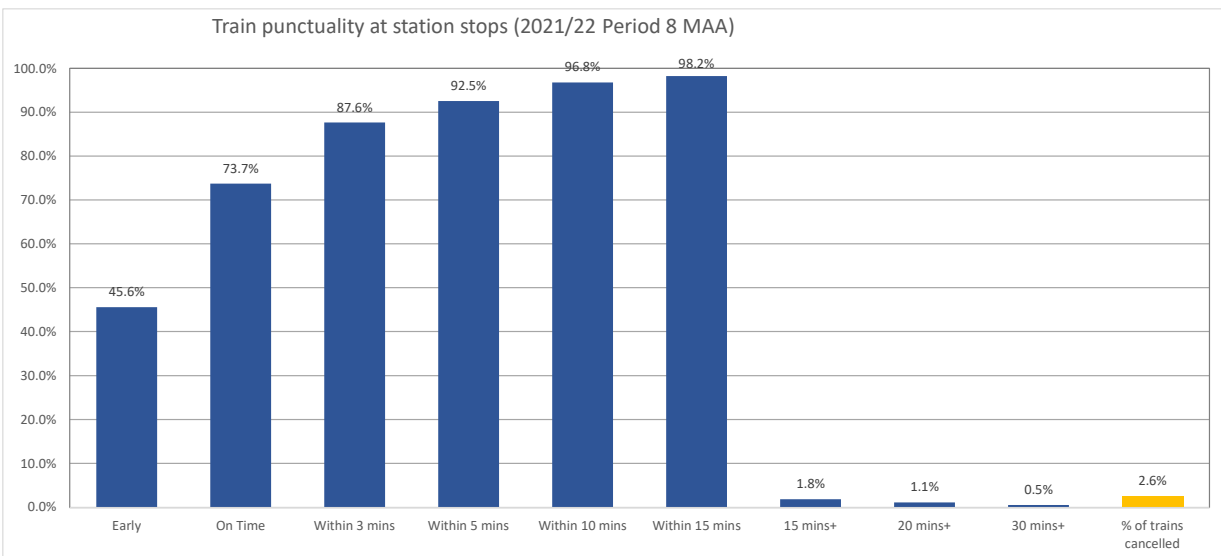

Overview of On Time Performance

TOC

GWR

Reporting Period

2021/22_P08

Period date range

Sunday 17 October to Saturday 13 November 2021

*punctuality at all completed station stops

** cancellations include trains missing stations, not reaching destination or not starting from planned origin

*punctuality at all completed station stops

** cancellations include trains missing stations, not reaching destination or not starting from planned origin