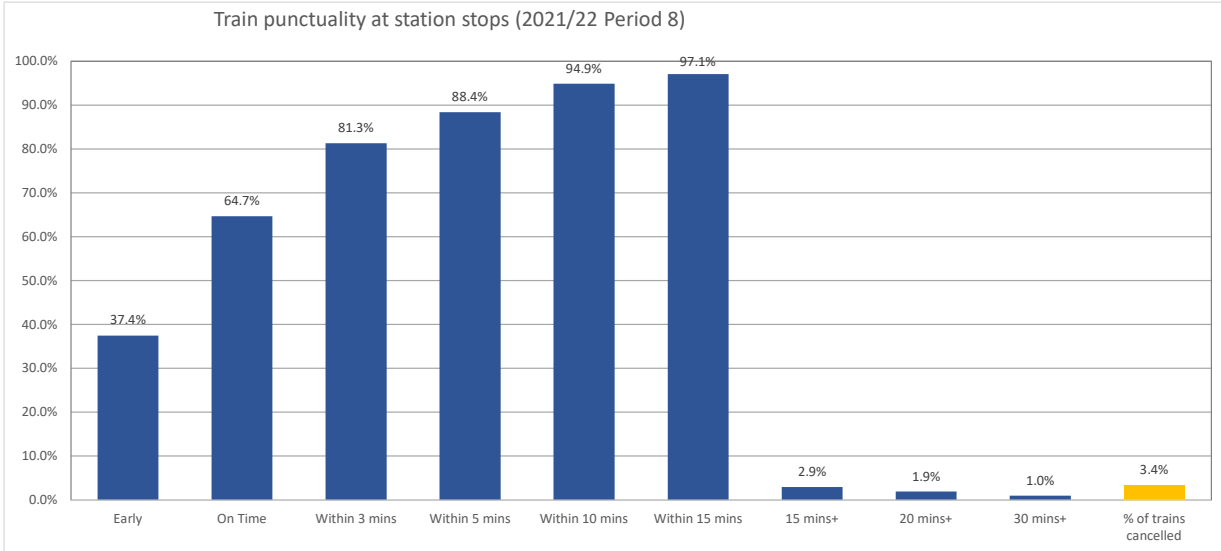

Overview of On Time Performance

TOC

GWR

Reporting Period

2021/22_P08

Period date range

Sunday 17 October to Saturday 13 November 2021

*punctuality at all completed station stops

** cancellations include trains missing stations, not reaching destination or not starting from planned origin

*punctuality at all completed station stops

** cancellations include trains missing stations, not reaching destination or not starting from planned origin