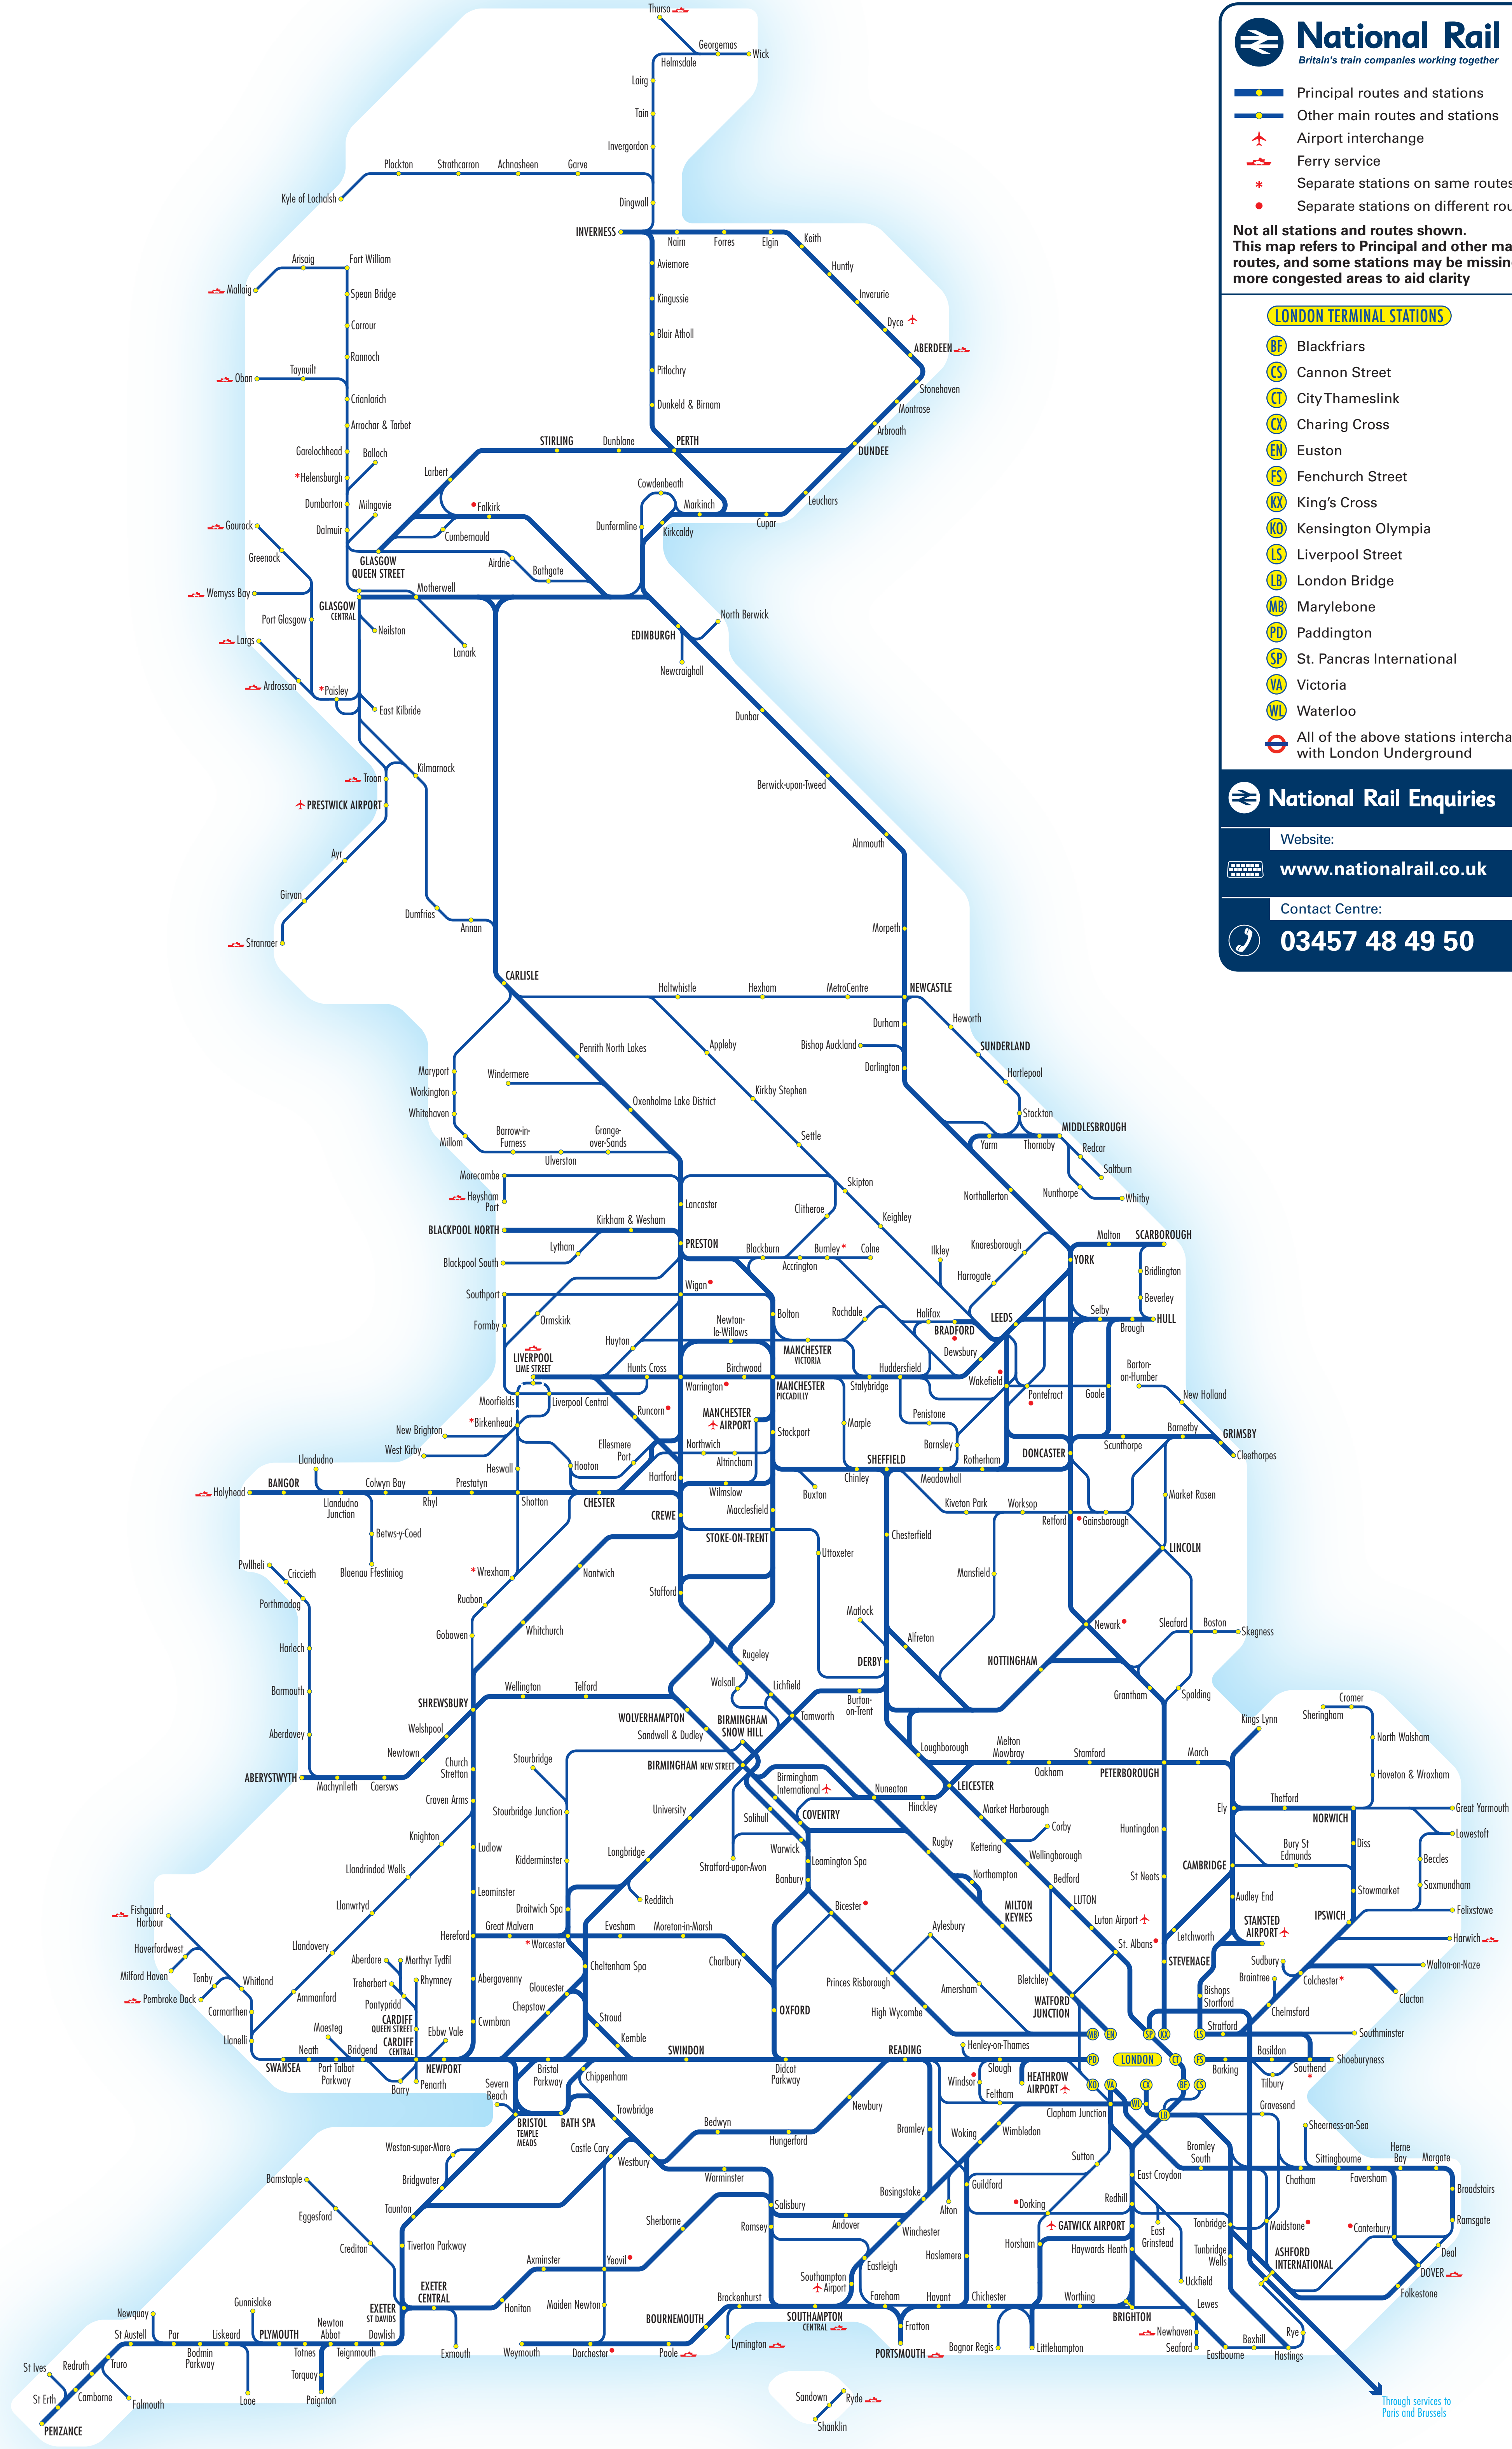

National Rail network

National Rail
Britain's train companies working together

- Principal routes and stations
- Other main routes and stations
- Airport interchange
- Ferry service
- * Separate stations on same routes
- Separate stations on different routes

Not all stations and routes shown. This map refers to Principal and other main routes, and some stations may be missing in more congested areas to aid clarity

LONDON TERMINAL STATIONS

- Blackfriars
- Cannon Street
- City Thameslink
- Charing Cross
- Euston
- Fenchurch Street
- King's Cross
- Kensington Olympia
- Liverpool Street
- London Bridge
- Marylebone
- Paddington
- St. Pancras International
- Victoria
- Waterloo
- All of the above stations interchange with London Underground