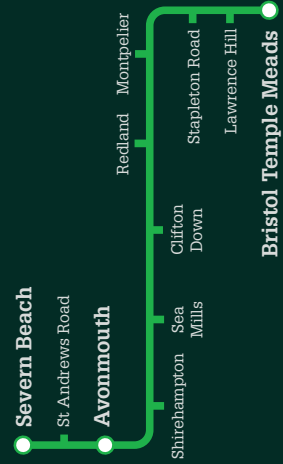

Welcome to our guide to services showing Severn Beach Line trains from Bristol Temple Meads to Clifton Down, Avonmouth and Severn Beach. All services in this timetable are operated by Great Western Railway.

GWRfeedback@GWR.com

GWR.com/contact

Further information

Great Western Railway
Timetable
10 September to 31 December 2018

Bristol to Avonmouth and Severn Beach
The Severn Beach line

A First Company

The Severnside Community Rail Partnership works with train operators, local authorities, organisations and community groups to encourage the use of local trains on routes radiating from Bristol. In particular, the Partnership has a programme of working with communities to make local stations more friendly, welcoming and safe. For more details, please visit severnside-rail.org.uk.