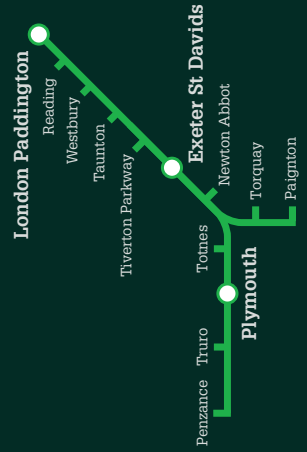

Welcome to our guide showing all direct services from London Paddington and Reading to Taunton, Tiverton Parkway, Exeter St Davids, Newton Abbot, Torquay, Paignton, Totnes, Plymouth, Truro and Penzance. All trains are operated by Great Western Railway. For connecting services, please see timetable D1 (Devon) or K1 (Cornwall).

[GWRfeedback@GWR.com](mailto:GWRfeedback@GWR.com)

[GWR.com/contact](http://GWR.com/contact)

Further information

Great Western Railway

Timetable

10 September to 31 December 2018

London Paddington to the West of England Summary

Named train	Notes	NR	NR
Penzance	d	2145	2145
Truro	d	2229	2229
Plymouth	d	2354	2354
Totnes	d	0022	0022
Paignton	d		
Torquay	d		
Newton Abbot	d	0036	0036
Exeter St Davids	d	0106	0106
Tiverton Parkway	d		
Taunton	d	0142	0142
Westbury	a		
Reading	a	0358s	0400s
London Paddington	a	0503	0509