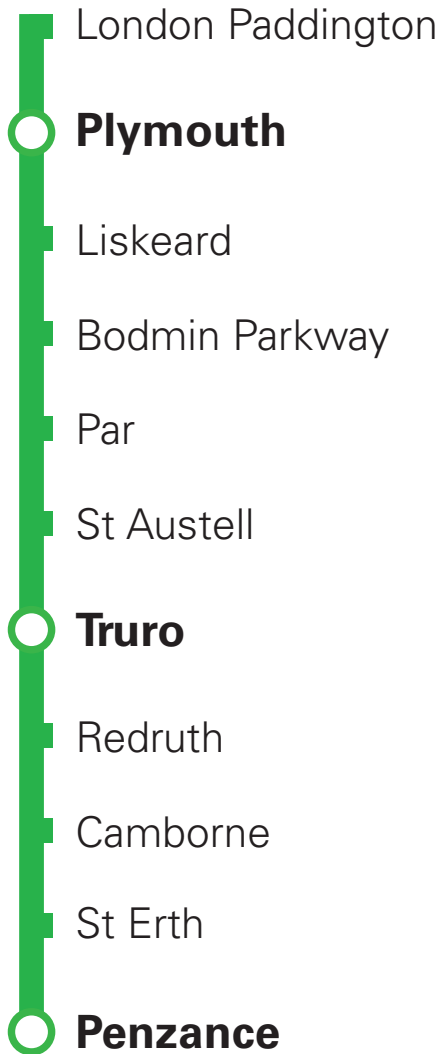

Great
Western
Railway

K1

Train times

15 December 2019 to
16 May 2020

Our biggest timetable
change since 1976.

Check all your journeys
before you travel.

GWR.com/timetables

PLYMOUTH TO PENZANCE