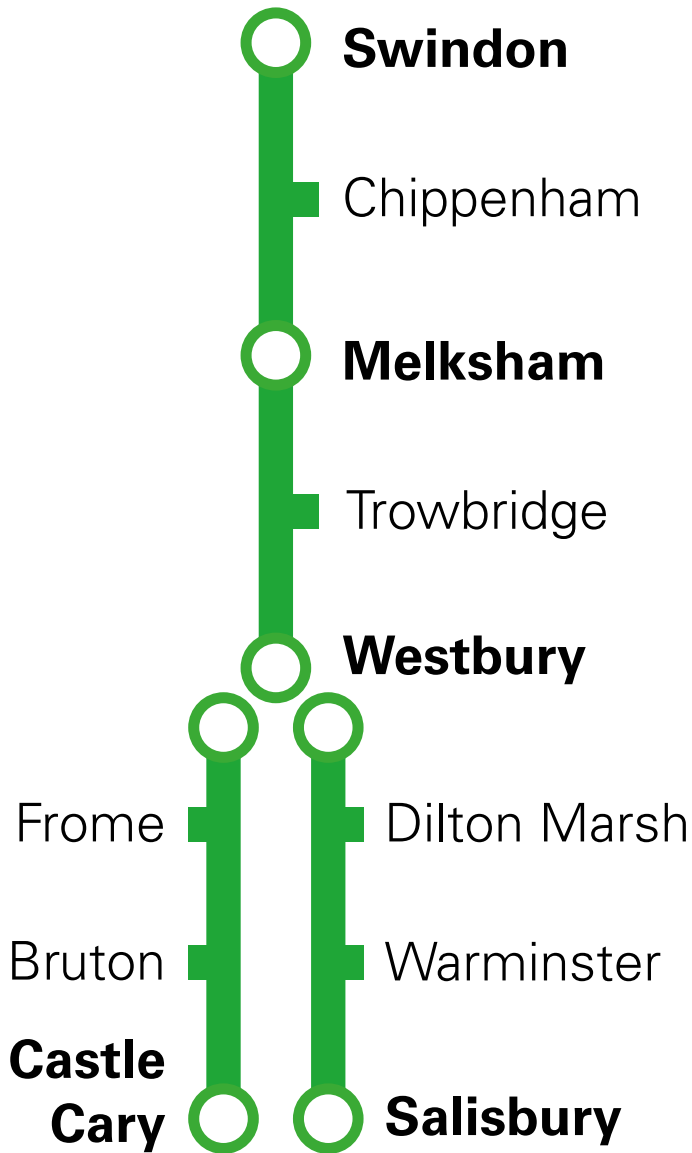

Great
Western
Railway

B5

Train times

13 December 2020 to
15 May 2021

When making your journey:

Wash your
hands

Wear a face
covering

Keep your
distance