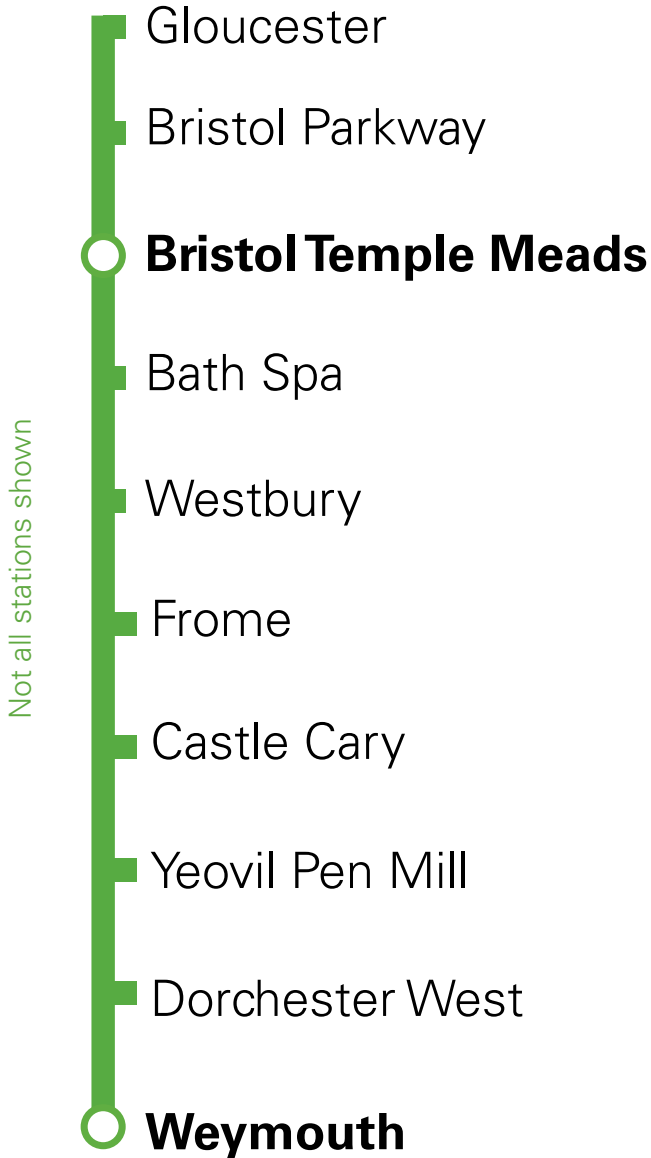

Great
Western
Railway

B10

Train times

13 December 2020 to
15 May 2021

When making your journey:

Wash your
hands

Wear a face
covering

Keep your
distance