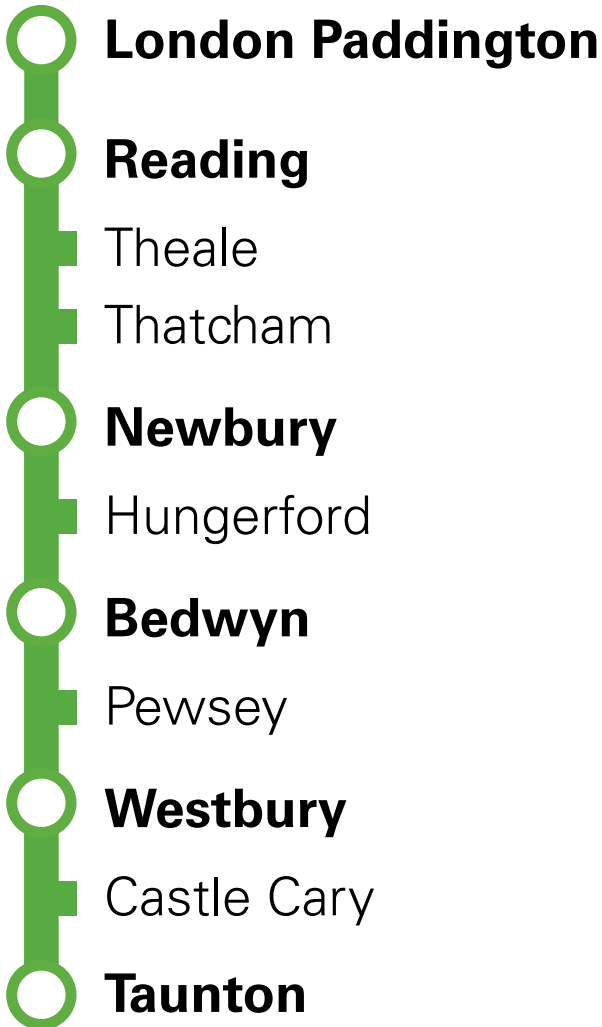

Great
Western
Railway

T7

Train times

13 December 2020 to
15 May 2021

Not all stations shown

When making your journey:

Wash your
hands

Wear a face
covering

Keep your
distance

Check before you travel, visit [GWR.com/travelguidelines](https://www.gwr.com/travelguidelines)

Welcome to our T7 timetable showing trains from London Paddington and Reading to Newbury, Bedwyn, Westbury, Taunton and Exeter. All services in this timetable are operated by Great Western Railway.

Travelling from London or Reading to Taunton or Exeter?
 The full service is shown in our D timetable. Find out more at GWR.com/timetables

LONDON PADDINGTON AND READING TO NEWBURY, BEDWYN, WESTBURY AND CASTLE CARY