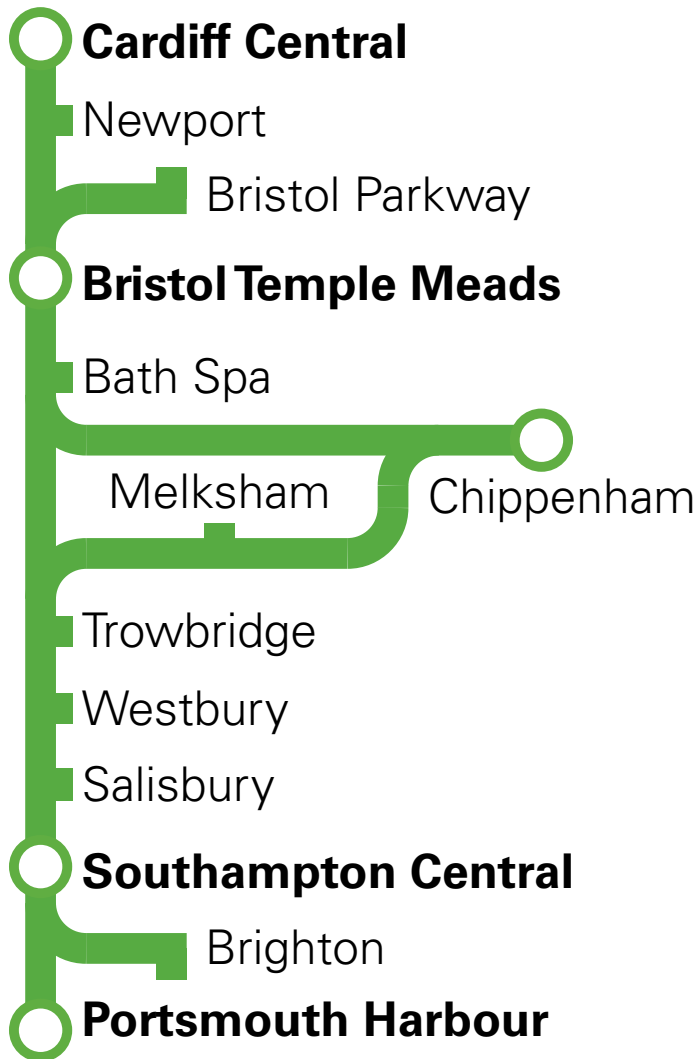

Great
Western
Railway

B1

Train times

14 September to
12 December 2020

When making your journey:

- Wear a face covering
- Use mobile and smart tickets
- Travel off peak where possible

Check before you travel, visit [GWR.com/travelguidelines](https://www.gwr.com/travelguidelines)