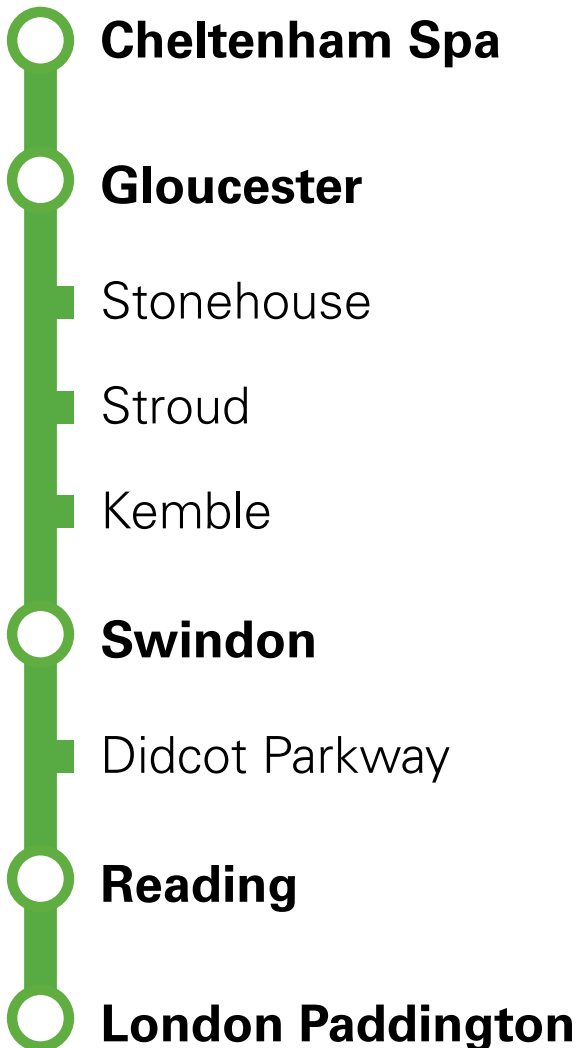

Great
Western
Railway

B7

Train times

14 September to
12 December 2020

When making your journey:

- Wear a face covering
- Use mobile and smart tickets
- Travel off peak where possible

Check before you travel, visit [GWR.com/travelguidelines](https://www.gwr.com/travelguidelines)

Welcome to our B7 timetable showing trains from London Paddington and Swindon to Gloucester and Cheltenham Spa (The South Cotswolds line). All trains in this timetable are operated by Great Western Railway.