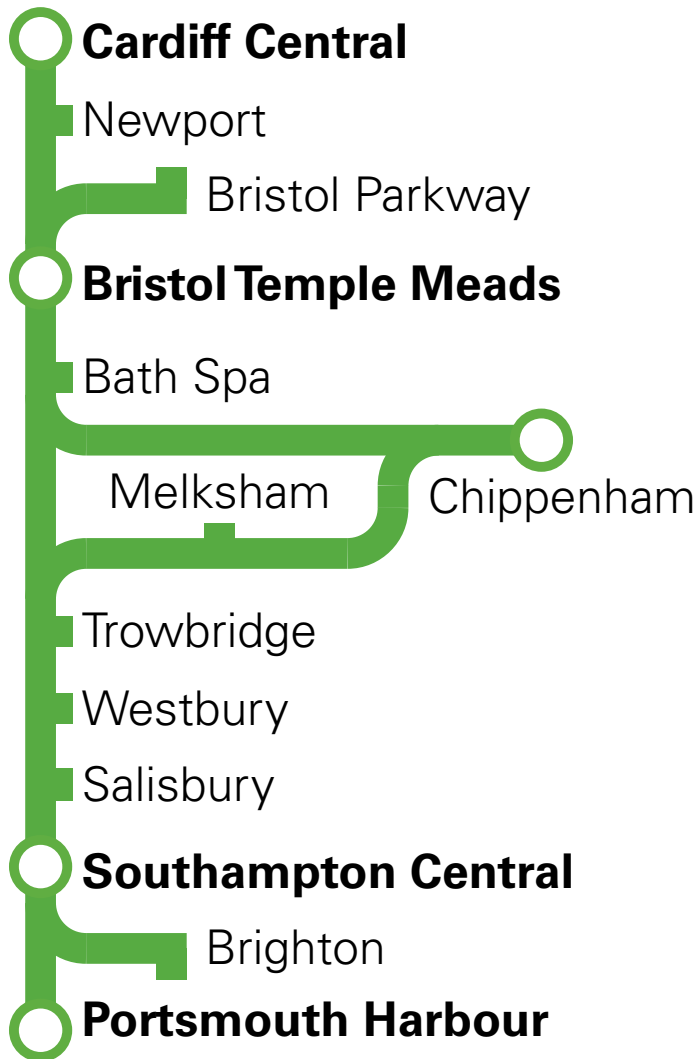

UPDATED

Great
Western
Railway

B1

Train times

14 September to
12 December 2020

When making your journey:

- Wear a face covering
- Use mobile and smart tickets
- Travel off peak where possible

Check before you travel, visit [GWR.com/travelguidelines](https://www.gwr.com/travelguidelines)