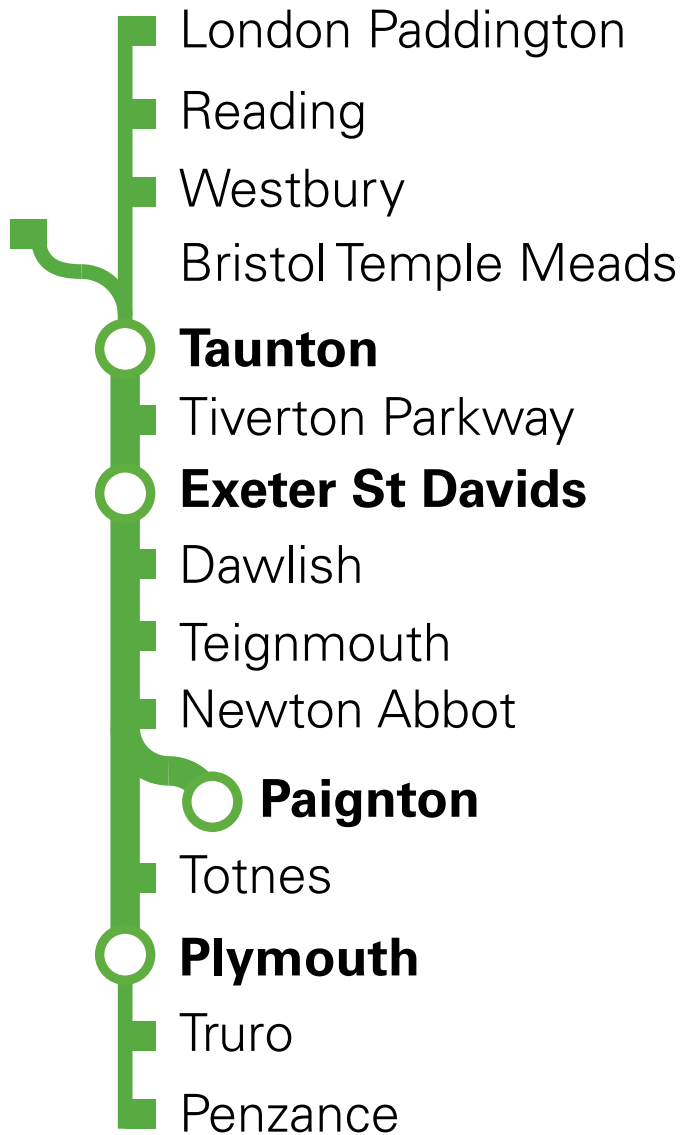

Great  
Western  
Railway

TAUNTON AND EXETER TO PAIGNTON AND PLYMOUTH

SUNDAYS

Table with columns for Operator, Facilities, and various time slots. Includes routes like London Paddington, Reading, Newbury, Exeter St Davids, Taunton, Tiverton Parkway, Exmouth, Exeter Central, Exeter St Thomas, Starcross, Dawlish Warren, Teignmouth, Newton Abbot, Torre, Torquay, Paignton, Totnes, Ivybridge, Plymouth, St Austell, Truro, and Penzance.