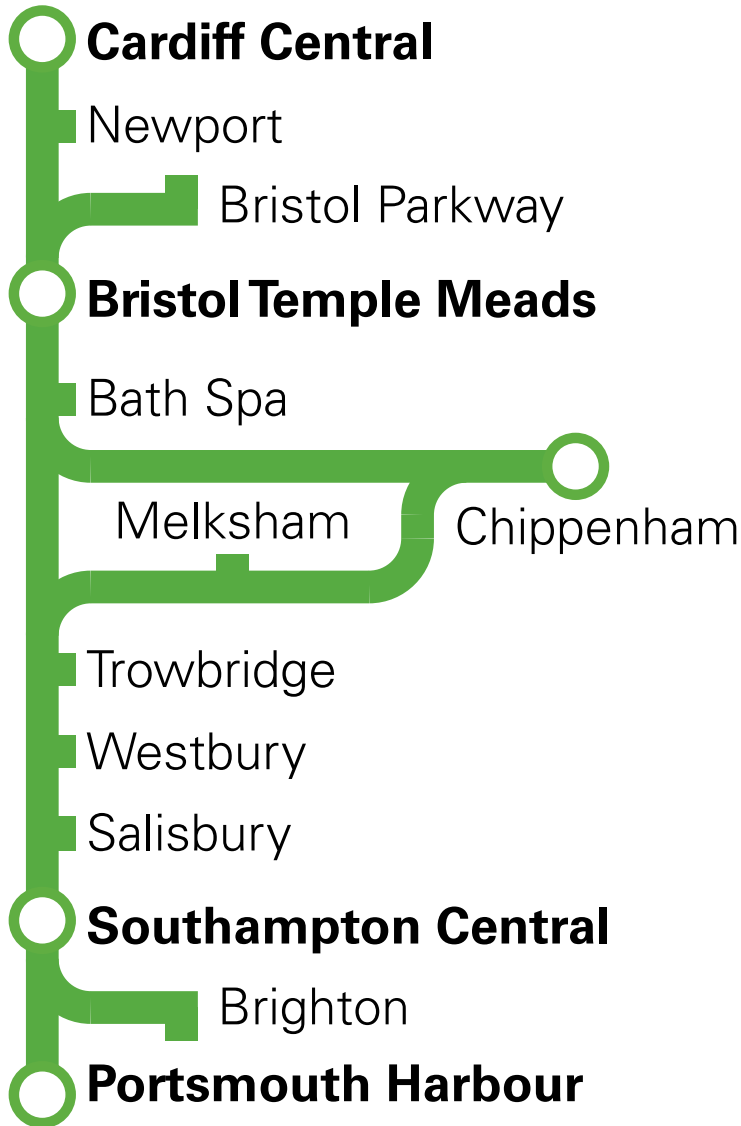

Great
Western
Railway

UPDATED

B1

Train times

12 April to
15 May 2021

Amended
Timetable

When making your journey:

Wash your
hands