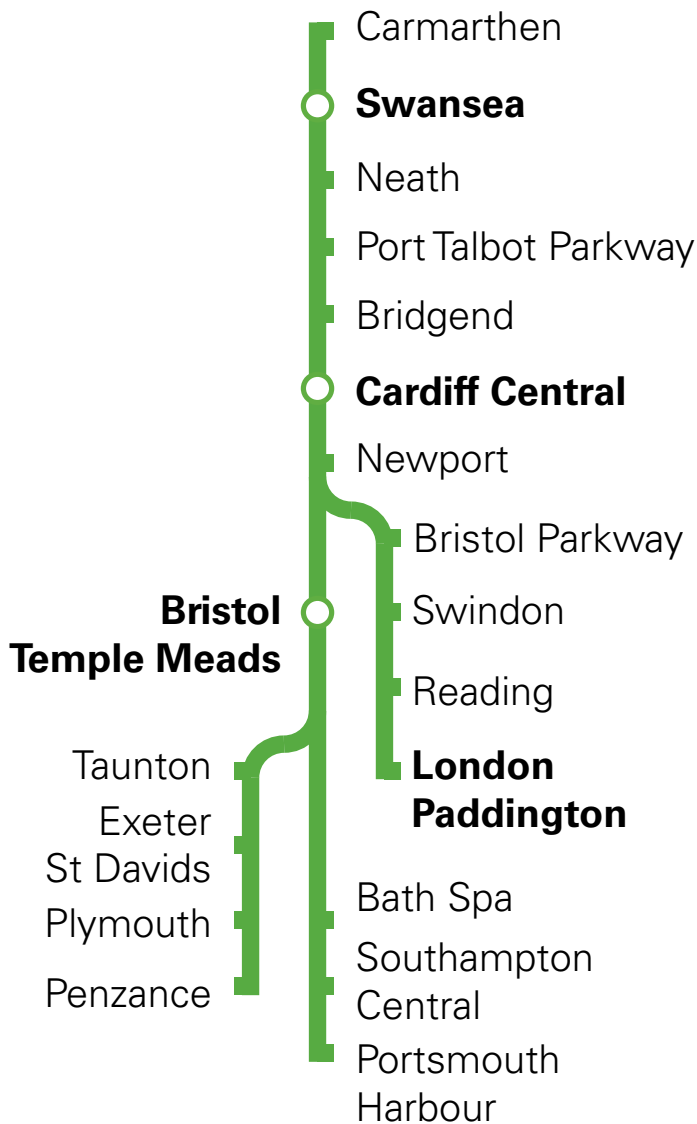

Great
Western
Railway

UPDATED

Not all stations shown

CL

Train times

12 April to
15 May 2021

Amended
Timetable

All GWR
trains in Wales

When making your journey:

Wash your
hands

Wear a face
covering

Keep your
distance

Check before you travel, visit [GWR.com/travelguidelines](https://www.gwr.com/travelguidelines)

Welcome to our CL timetable showing trains from South Wales to London Paddington, Bristol, Portsmouth and Penzance. All services in this timetable are operated by Great Western Railway.