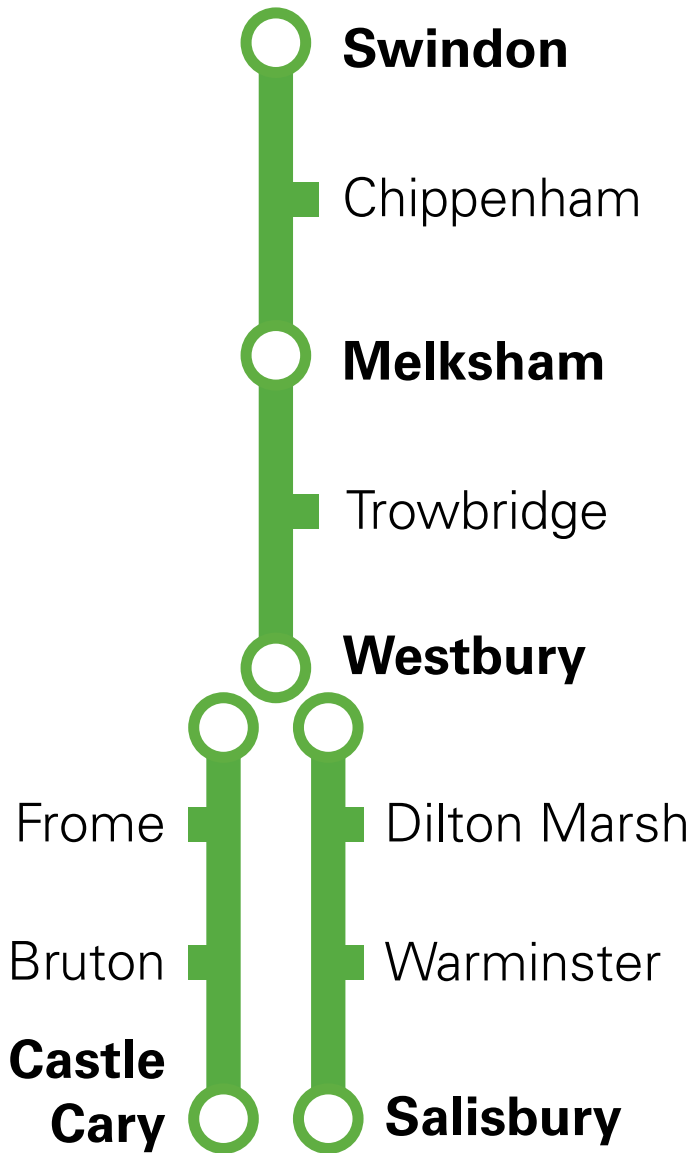

Great
Western
Railway

B5

Train times

13 December 2020 to
15 May 2021

When making your journey:

Wash your
hands

Wear a face
covering

Keep your
distance