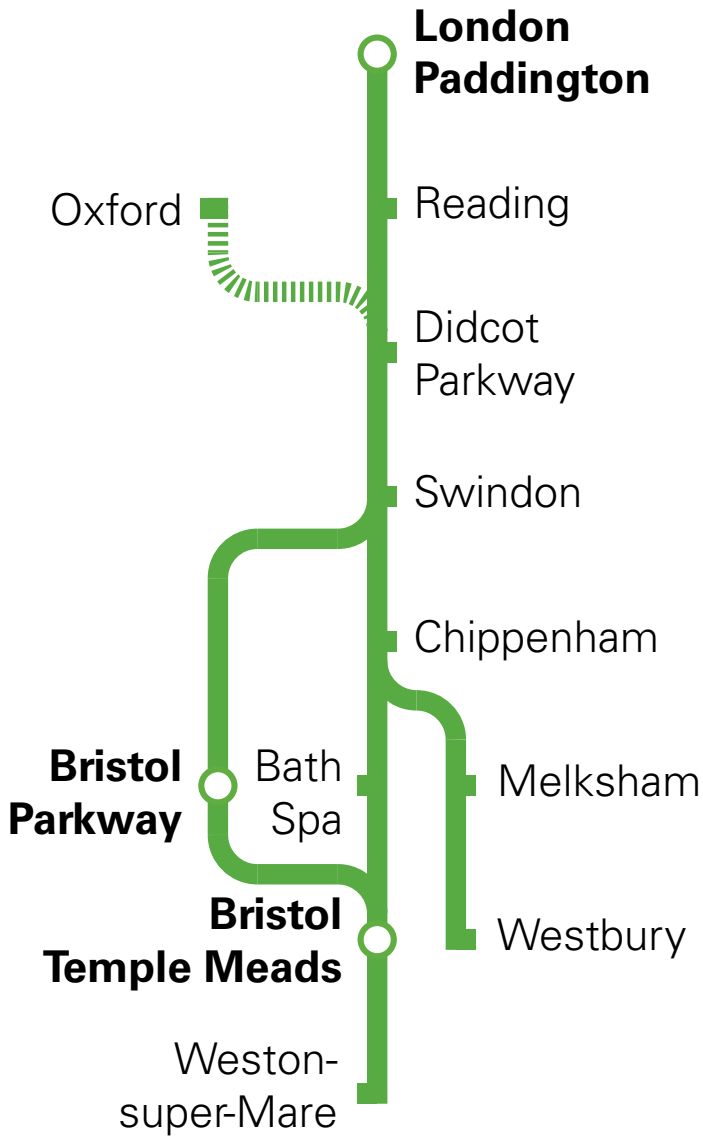

Great
Western
Railway

BL

Train times

13 December 2020 to
15 May 2021

When making your journey:

Wash your
hands

Wear a face
covering

Keep your
distance

Check before you travel, visit [GWR.com/travelguidelines](https://www.gwr.com/travelguidelines)

Welcome to our BL timetable showing trains from London Paddington to Bath Spa, Bristol and Weston-super-Mare. All services in this timetable are operated by Great Western Railway.