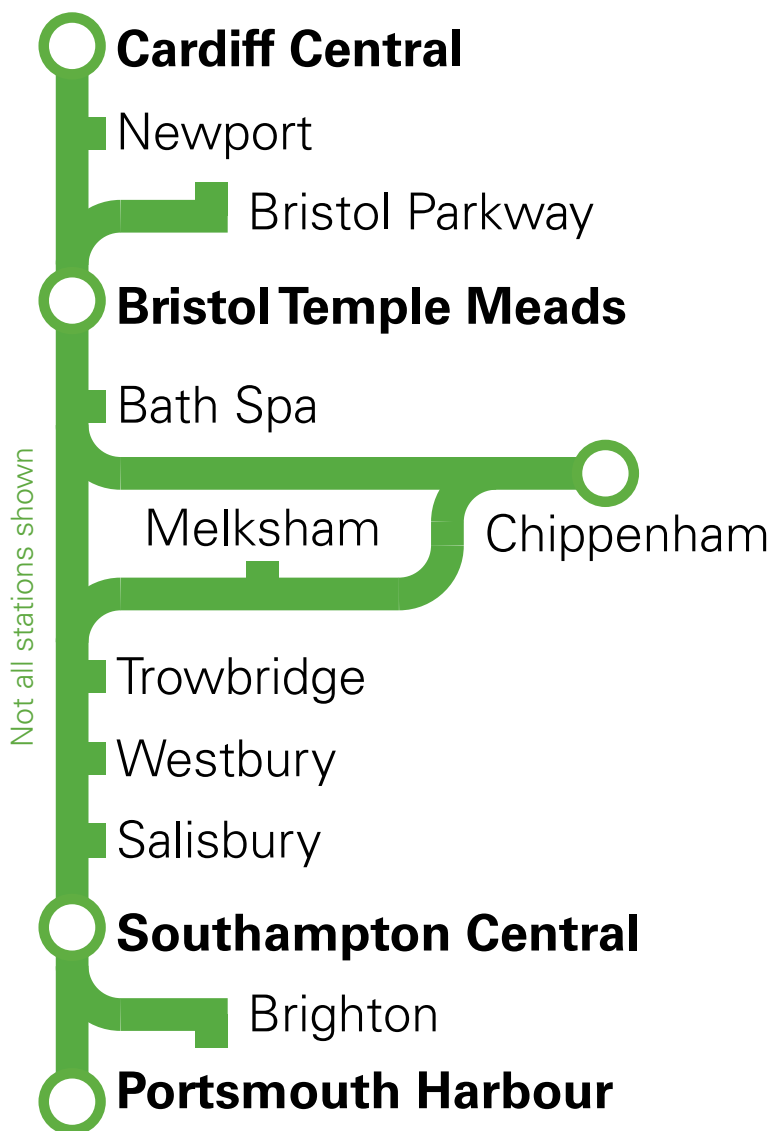

Great
Western
Railway

B1

Train times

12 December 2021 to
14 May 2022

Check before you travel.

Download our **app** or visit **GWR.com/Check**

This timetable shows trains from Cardiff, Bristol and Chippenham to Southampton, Portsmouth and Brighton.