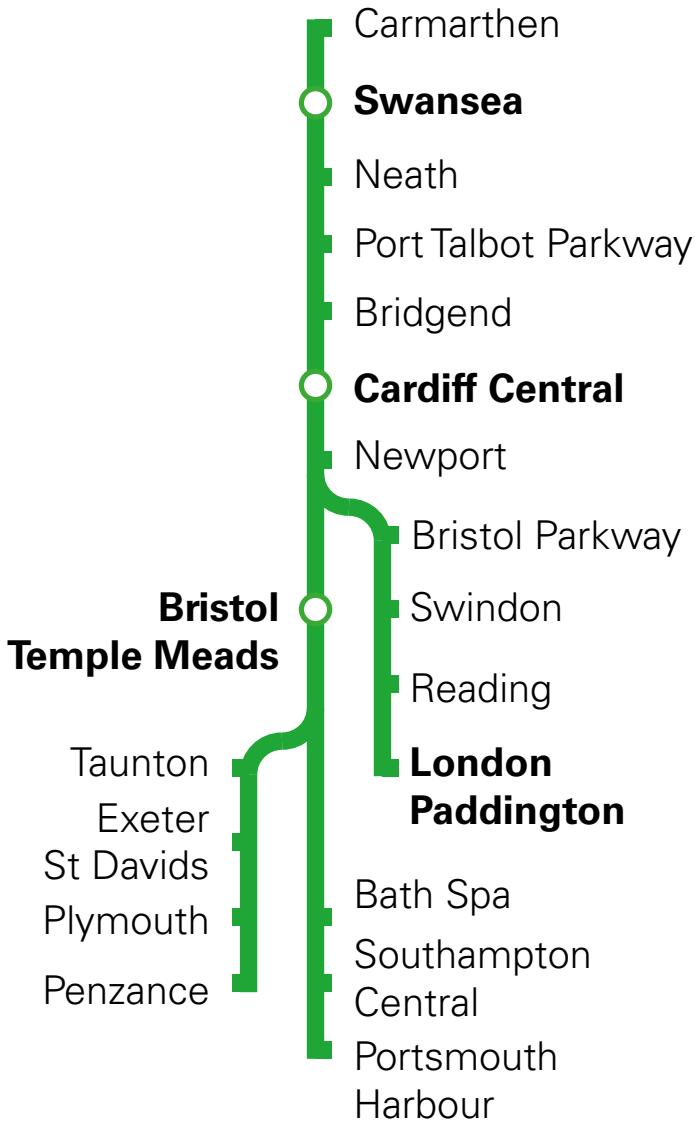

Great
Western
Railway

Not all stations shown

CL

Train times

12 December 2021 to
14 May 2022

All GWR trains in Wales

Check before you travel.

Download our **app** or visit **GWR.com/Check**

This timetable shows trains from South Wales to London Paddington, Bristol, Portsmouth and Penzance. All services in this timetable are operated by Great Western Railway.

Changes to published times
Improvement works may affect services, especially at weekends. Services may also be different on public holidays. Always check your journey before you leave at GWR.com/check