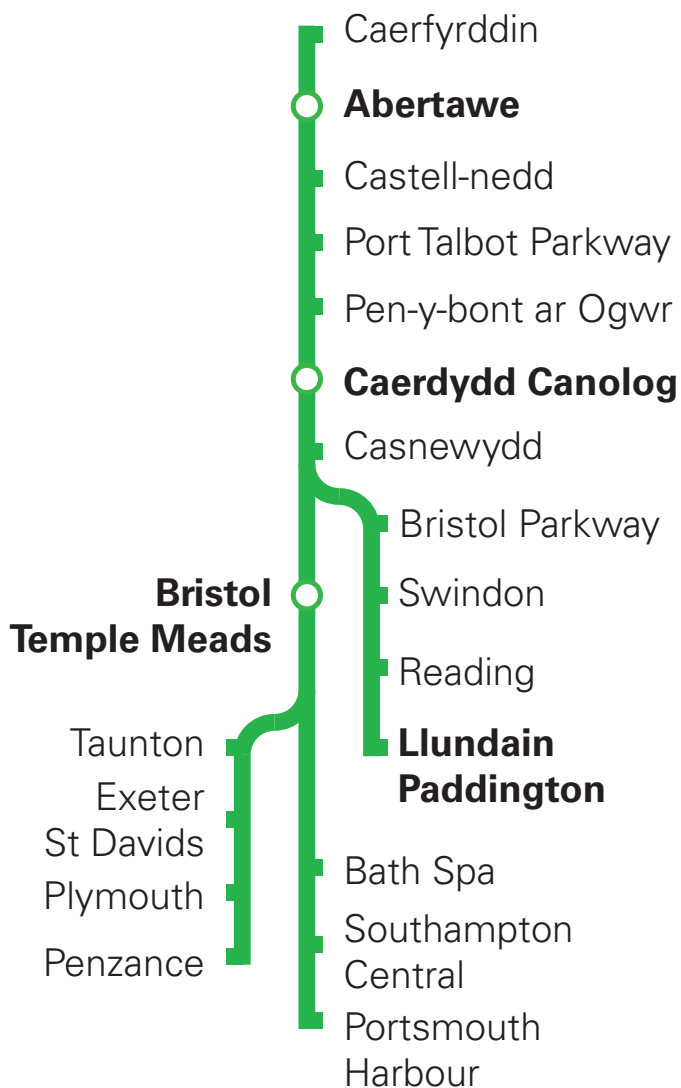

Great
Western
Railway

Ni ddangosir pob gorsaf

CL

Amserau trenau

25 Ionawr i
15 Mai 2021

Amserlen
ddiwygiedig

Holl drenau GWR
yng Nghymru

Pan fyddwch chi'n teithio:

Golchwch
eich dwylo

Gwisgwch
orchudd
wyneb

Cadwch
draw

Gwiriwch cyn ichi deithio, ewch i [GWR.com/travelguidelines](https://www.gwr.com/travelguidelines)

Table with columns for stations and departure times. Includes 'Nodiadau' and 'Cyfleusterau' sections. Station names include Carmarthen, Pen-bre a Phorth Tywyn, Llanelli, Abertawe, Castell-nedd, Port Talbot Parkway, Pen-y-bont ar Ogwr, Caerdydd Canolog, Casnewydd, Cyffordd Twnnel Hafren, Patchway, Bristol Parkway, Filton Abbey Wood, Bristol Temple Meads, Weston-super-Mare, Taunton, Exeter St Davids, Plymouth, Penzance, Bath Spa, Westbury, Salisbury, Southampton Central, Portsmouth Harbour, Swindon, Didcot Parkway, Reading, and Llundain Paddington. Departure times are listed in columns.

Table with columns for stations and departure times, including 'FO', 'FX', and 'FO' columns. Station names include Carmarthen, Pen-bre a Phorth Tywyn, Llanelli, Abertawe, Castell-nedd, Port Talbot Parkway, Pen-y-bont ar Ogwr, Caerdydd Canolog, Casnewydd, Cyffordd Twnnel Hafren, Patchway, Bristol Parkway, Filton Abbey Wood, Bristol Temple Meads, Weston-super-Mare, Taunton, Exeter St Davids, Plymouth, Penzance, Bath Spa, Westbury, Salisbury, Southampton Central, Portsmouth Harbour, Swindon, Didcot Parkway, Reading, and Llundain Paddington. Departure times are listed in columns.