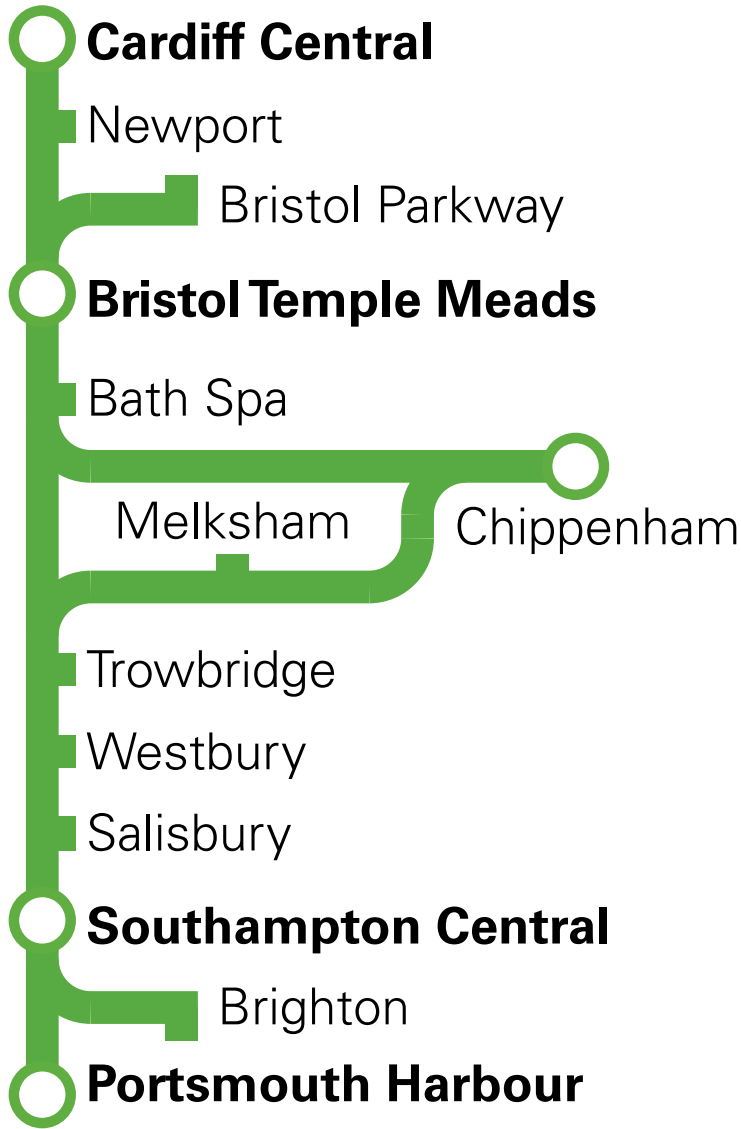

Great
Western
Railway

B1

Train times

16 May to
11 December 2021

Travel with Confidence.

Wash your
hands

Wear a face
covering

Travel at
quieter times

Check before you travel, visit [GWR.com/Safety](https://www.gwr.com/safety)

This timetable shows trains from Cardiff, Bristol and Chippenham to Southampton, Portsmouth and Brighton.

Changes to published times
Improvement works may affect services, especially at weekends. Services may also be different on public holidays. Always check your journey before you leave at GWR.com/check