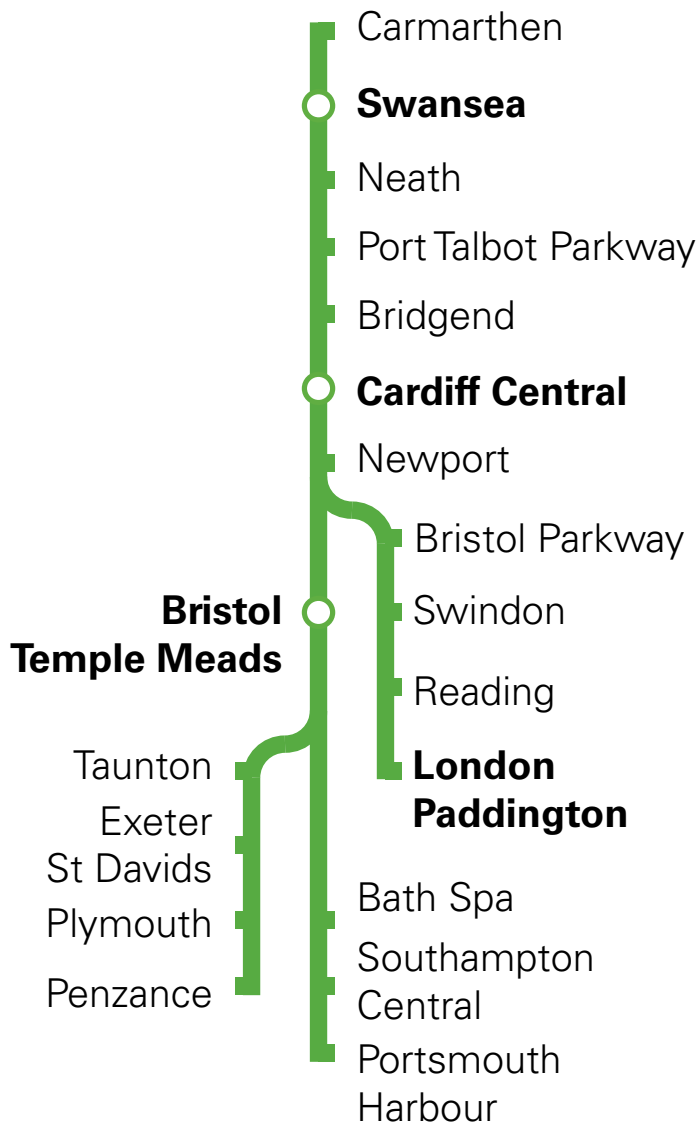

Great
Western
Railway

Not all stations shown

CL

Train times

16 May to
11 December 2021

All GWR trains in Wales

Travel with Confidence.

Wash your
hands

Wear a face
covering

Travel at
quieter times

Check before you travel, visit [GWR.com/Safety](https://www.gwr.com/safety)

This timetable shows trains from South Wales to London Paddington, Bristol, Portsmouth and Penzance. All services in this timetable are operated by Great Western Railway.