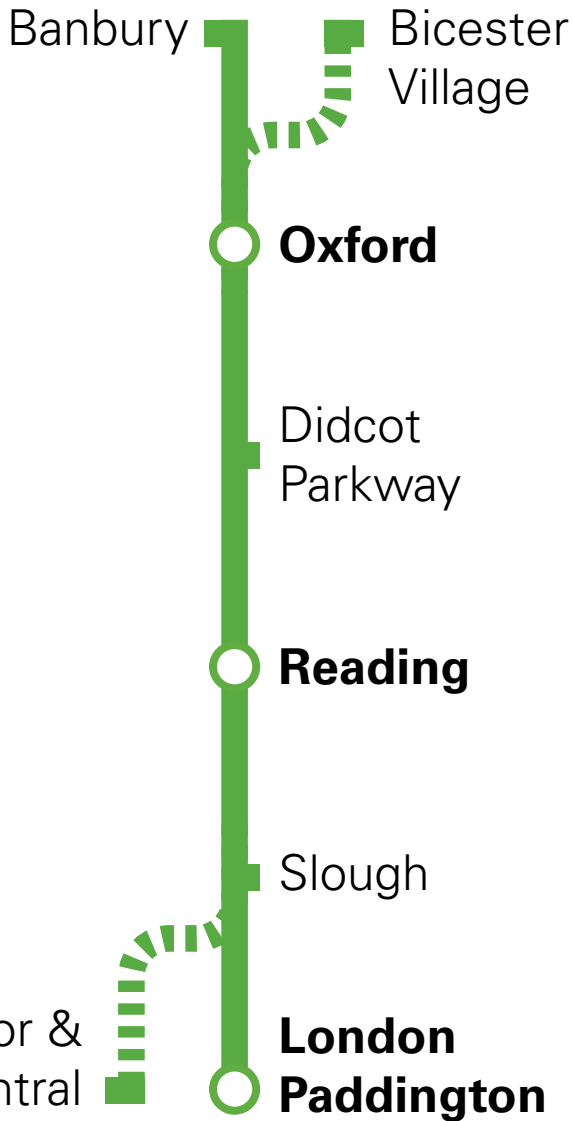

Great
Western
Railway

T1

Train times

16 May to
11 December 2021

Travel with Confidence.

Wash your
hands

Wear a face
covering

Travel at
quieter times

Check before you travel, visit [GWR.com/Safety](https://www.gwr.com/safety)

This timetable shows trains from London Paddington and Reading to Oxford and Banbury (Fast trains).

Changes to published times
Improvement works may affect services, especially at weekends. Services may also be different on public holidays. Always check your journey before you leave at GWR.com/check