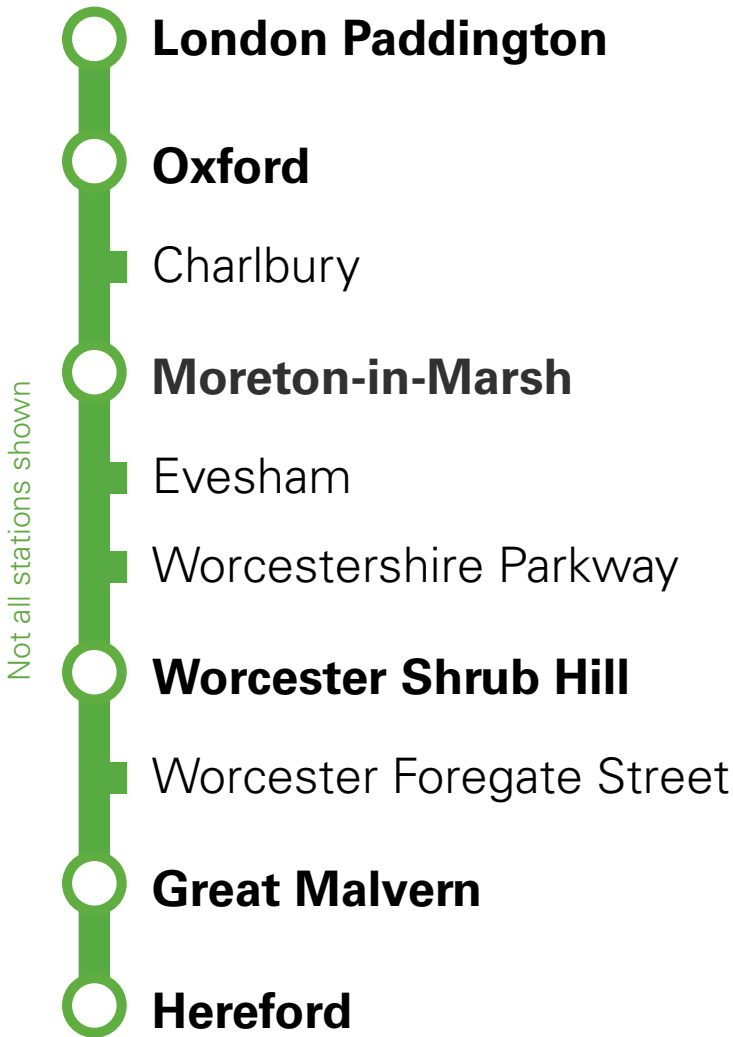

Train times

16 May to
11 December 2021

Travel with Confidence.

Wash your
hands

Wear a face
covering

Travel at
quieter times

Check before you travel, visit [GWR.com/Safety](https://www.gwr.com/safety)