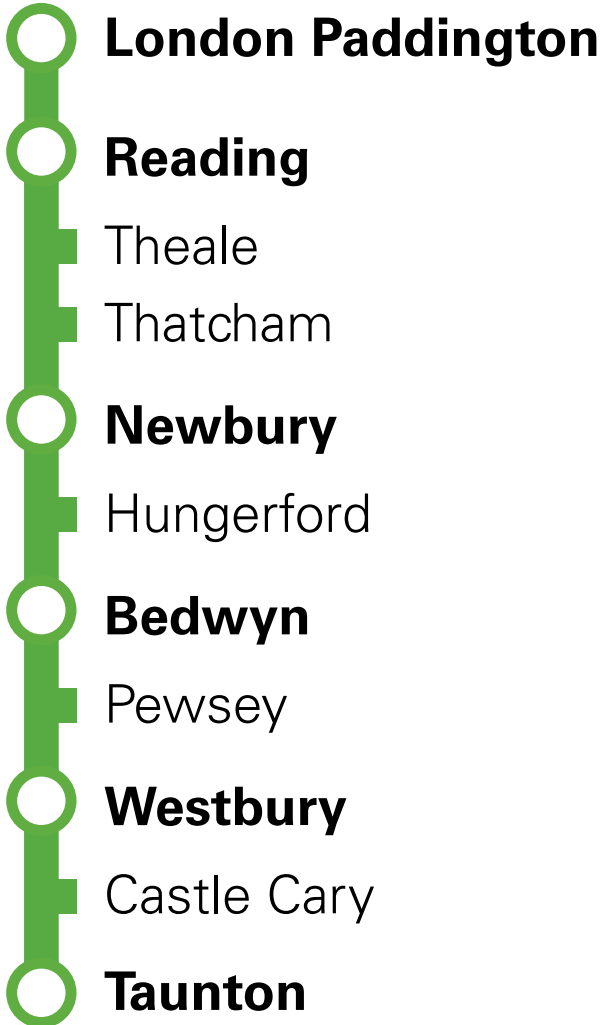

Great
Western
Railway

T7

Train times

16 May to
11 December 2021

Not all stations shown

Travel with Confidence.

Wash your
hands

Wear a face
covering

Travel at
quieter times

Check before you travel, visit [GWR.com/Safety](https://www.gwr.com/safety)

This timetable shows trains from London Paddington and Reading to Newbury, Bedwyn, Westbury and Castle Cary. All services in this timetable are operated by Great Western Railway.

CASTLE CARY, WESTBURY, BEDWYN AND NEWBURY TO READING AND LONDON PADDINGTON

SATURDAYS

Table with columns for Facilities, time slots, and departure/arrival times for Saturday services. Includes stations like Exeter St Davids, Tiverton Parkway, Taunton, Castle Cary, Frome, Westbury, Bedwyn, Hungerford, Kintbury, Newbury, Newbury Racecourse, Thatcham, Midgham, Aldermaston, Theale, Reading West, Reading, and London Paddington.