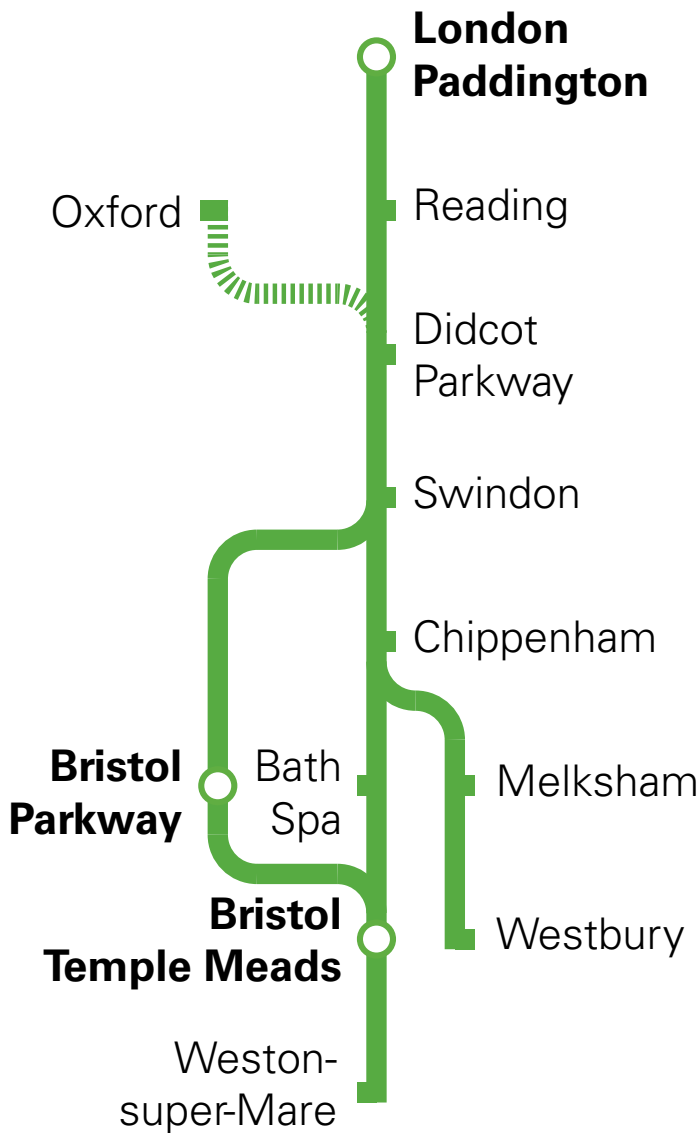

Great
Western
Railway

UPDATED

BL

Train times

16 May to

11 December 2021

Check before you travel, visit [GWR.com/Check](https://www.gwr.com/Check)

This timetable shows trains from London Paddington to Bath Spa, Bristol and Weston-super-Mare. All services in this timetable are operated by Great Western Railway.