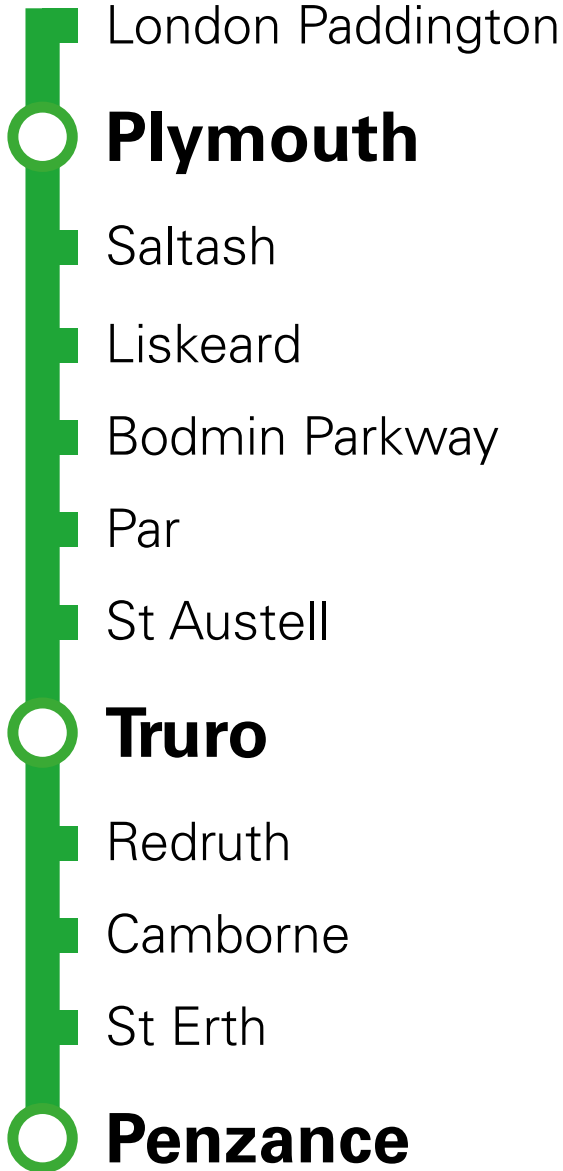

Not all stations shown

K1

Train times

12 December 2021 to
14 May 2022

Check before you travel.

Download our **app** or visit **GWR.com/Check**

This timetable shows trains between Plymouth and Penzance (Cornish Main Line).